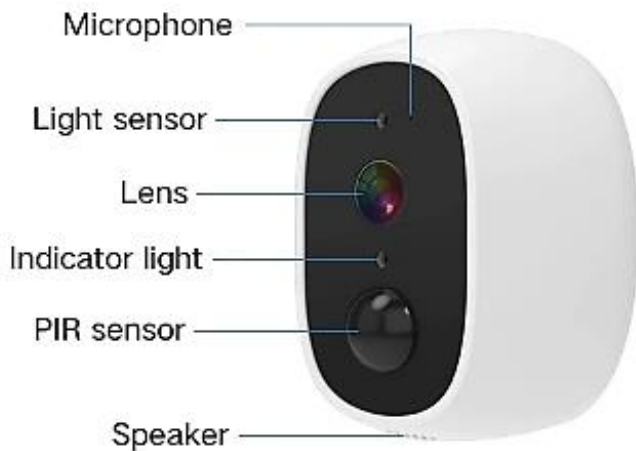

Easy Set-up

Rechargeable Battery

HD Image

Night Vision

Alert Push

Remote View

Human Detection

Voice Intercom

Low Battery Remind

130° Wide Angle

Motion Detection

Y6S1

7-STAR^{*}

7-STAR[★]

Easy Set-up without wire

Can be installed in flexible position. Ceiling / Wall Mounted / Flat Laying are all available

7-STAR[★]

BATTERY POWERED IP CAMERA

2 pieces rechargeable battery

Low power technology

7-STAR[★]

Megapixel HD Lens

Using CMOS Megapixel 1.44mm Wide-Angle Lens, viewing up to 130 degree

7-STAR[★]

PIR Human Detection and Alert Message Push

Built-in 130° wide-angle lens and high-sensitivity PIR Human sensor, when someone move in the viewing range of the camera, the camera will auto wake up and take the shot and the alert message will be promptly pushed to your cellphone. Meanwhile, the camera will make the alarm audio to scare the strangers. You can watch alarm screenshot and real time video.