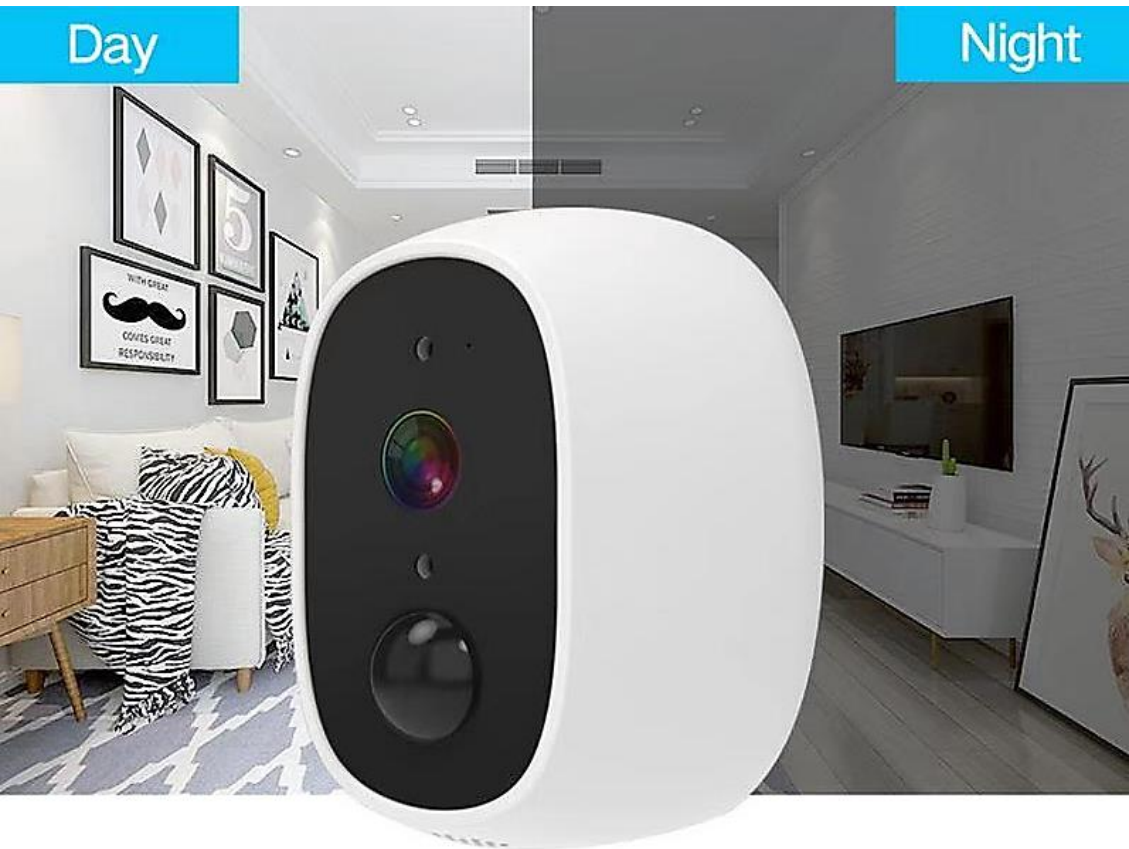

7-STAR[★]

Solar Panel 1080P 2MP Battery Powered Outdoor IP67 Indoor Security Camera Wireless Wifi IP Camera App:i-Cam

No electricity required
Solar and battery powered

No wiring needed
Avoid damage to existing decoration due to wiring

PIR Human Detection and Alert Message Push

Built-in 130° wide-angle lens and high-sensitivity PIR Human sensor, when someone move in the viewing range of the camera, the camera will auto wake up and take the shot and the alert message will be promptly pushed to your cellphone. Meanwhile, the camera will make the alarm audio to scare the strangers. You can watch alarm screenshot and real time video.

After insert the micro sd card, the alarm screenshot and video will be saved to the memory

7-STAR[★]

High Definition Night Vision

Infrared night vision distance of up to 10 meter, IR-CUT dual filter, switching automatically around day and night

Day

Night

7-STAR[★]

Night Vision with IR Led

Built in 6pcs ir leds, the ir distance could be up to 33 ft

7-STAR[★]

130 Degree Wide Angle

Free to adjust the viewing angle via universal swivel bracket