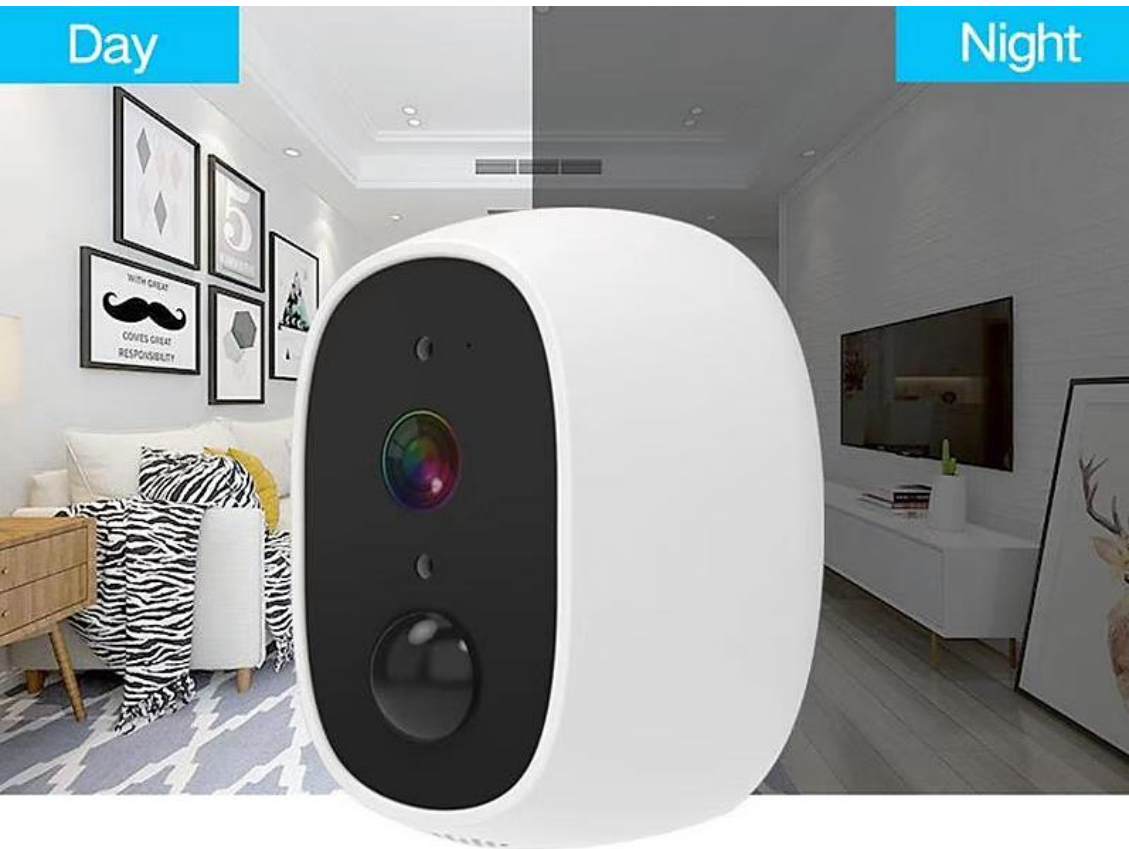

7-STAR[★]

High Definition Night Vision

Infrared night vision distance of up to 10 meter, IR-CUT dual filter, switching automatically around day and night

Day

Night