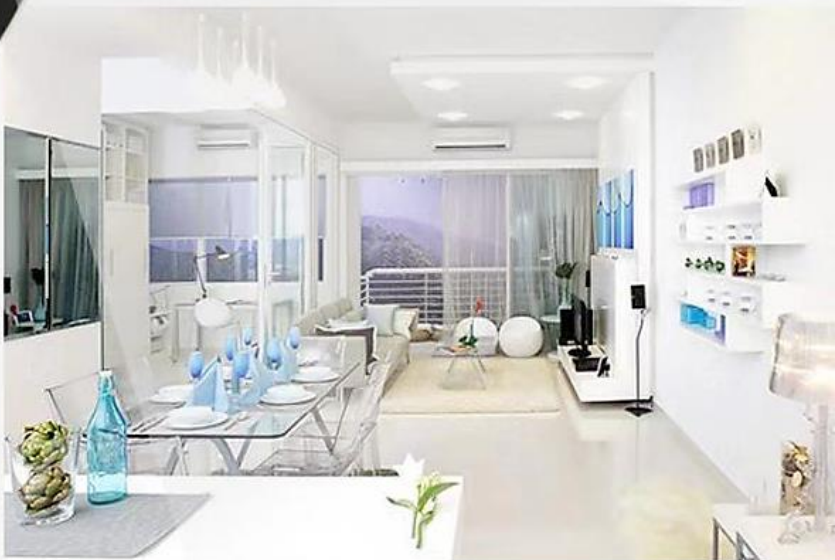

## 130 Degree Wide Angle

Free to adjust the viewing angle via universal swivel bracket