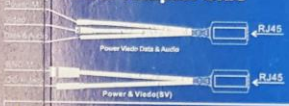

...ITP111HDPVA

8MP HD CVI, TVI, AHD, CVBS

NO.:2019042103226

8MP HD Passive Video/Power/DATA & Audio Balun-RJ45

Camera Side

DVR, Power Adaptor Side

*** Video Transmission Distance**

CVI		AHD	
720P 960P:	250m / 820ft	720P 960P:	250m / 820ft
1080P 3MP 4MP 5MP 8MP:	200M (MAX)	1080P 3MP 4MP 5MP 8MP:	200M (MAX)
TVI		Analog / CVBS	
720P 960P:	250m / 820ft		
1080P 3MP 4MP 5MP 8MP:	200M (MAX)	960H:	300m / 1,000ft