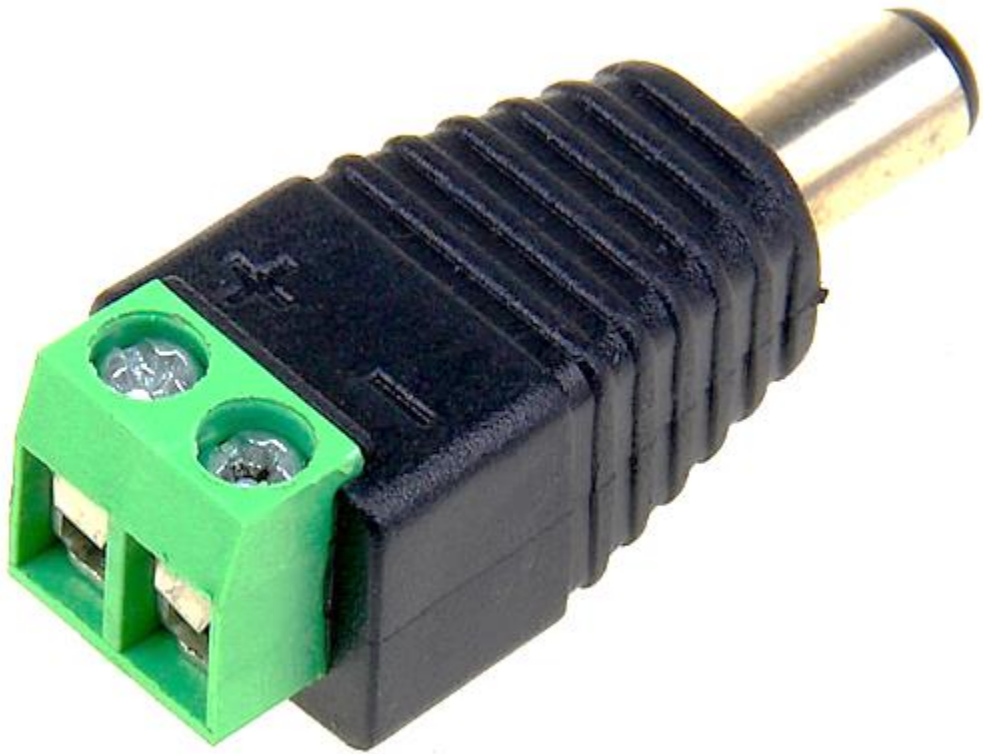

# 7-STAR<sup>\*</sup>

**100 Pcs 12V 2.1 x 5.5mm DC Power  
Male Plug Jack Adapter Connector  
Plug for CCTV or color LED Light**

**SS7935**

# 7-STAR<sup>\*</sup>

## Function:

- Brand new and high quality
- Simply & Professional appearance for power cabling
- Easier for the camera and LED light strip installation, save time and securer cable connection
- No electrical tap, No splicing, no crimping, but only a small screwdriver
- 5.5mm x 2.1mm male power plug connector
- The internal diameter of the plug: 2.1mm
- External diameter of the plug: 5.5mm
- Size: 3.5cm x 1.4cm x 1.2cm - 1.37inch x 0.55inch x 0.47inch

## Package Included:

100 pcs DC Power Male Plug

**7-STAR<sup>\*</sup>**

**7-STAR<sup>\*</sup>**

**7-STAR<sup>\*</sup>**