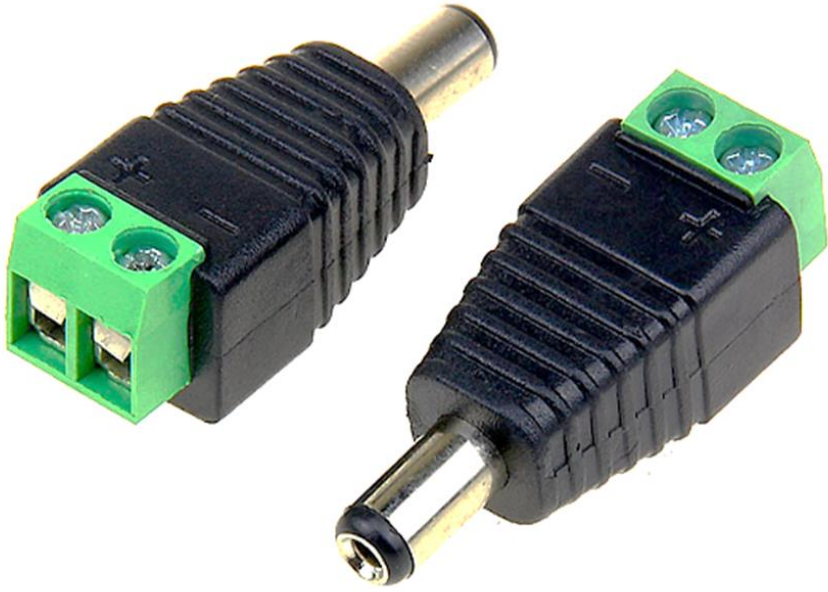

# 7-STAR<sup>\*</sup>

**100 Pcs 12V 2.1 x 5.5mm DC Power  
Male Plug Jack Adapter Connector  
Plug for CCTV or color LED Light**

**SS7935**

# 7-STAR<sup>\*</sup>

## Function:

- Brand new and high quality
- Simply & Professional appearance for power cabling
- Easier for the camera and LED light strip installation, save time and securer cable connection
- No electrical tap, No splicing, no crimping, but only a small screwdriver
- 5.5mm x 2.1mm male power plug connector
- The internal diameter of the plug: 2.1mm
- External diameter of the plug: 5.5mm
- Size: 3.5cm x 1.4cm x 1.2cm - 1.37inch x 0.55inch x 0.47inch

## Package Included:

100 pcs DC Power Male Plug

**7-STAR<sup>\*</sup>**

**7-STAR<sup>\*</sup>**

**7-STAR<sup>\*</sup>**