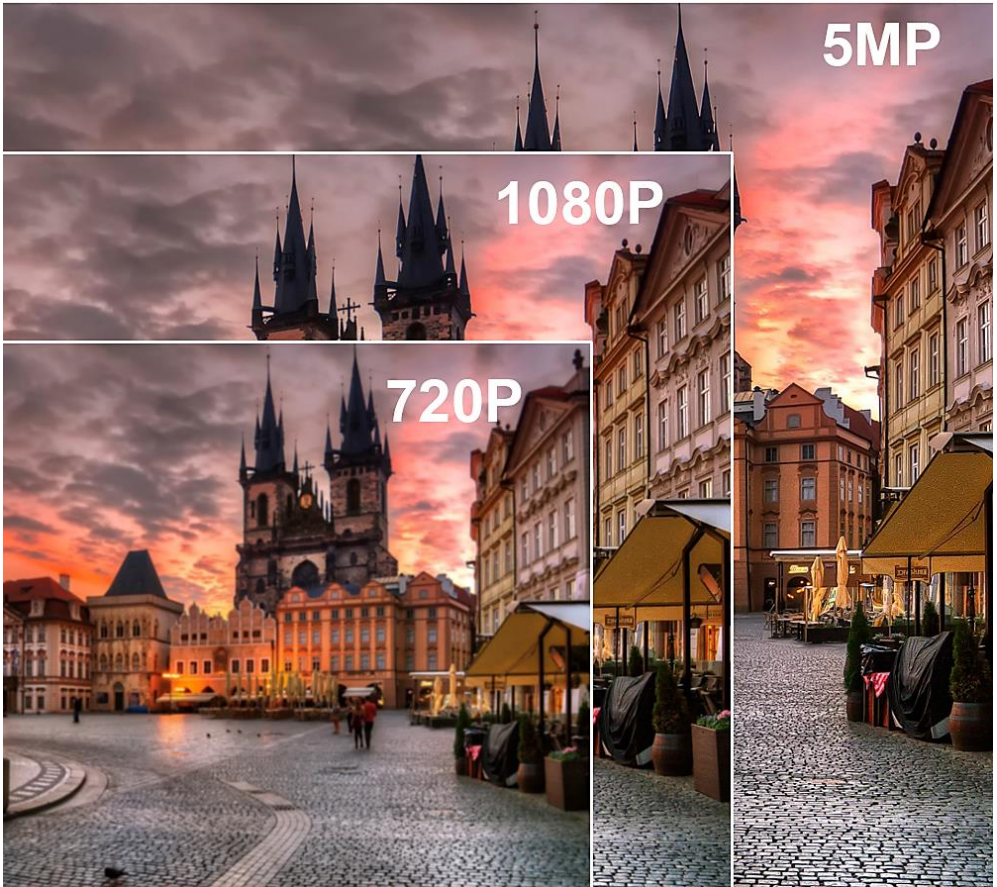

When Control the Zoom Will Auto Focus , Not Need to Manually Focus

The Higher Resolution
The More Clearly and Detail You Can Get

Environmental selection

PLAYGROUND

THEME PARK

SCHOOL

PARKING LOT

Packing Listing