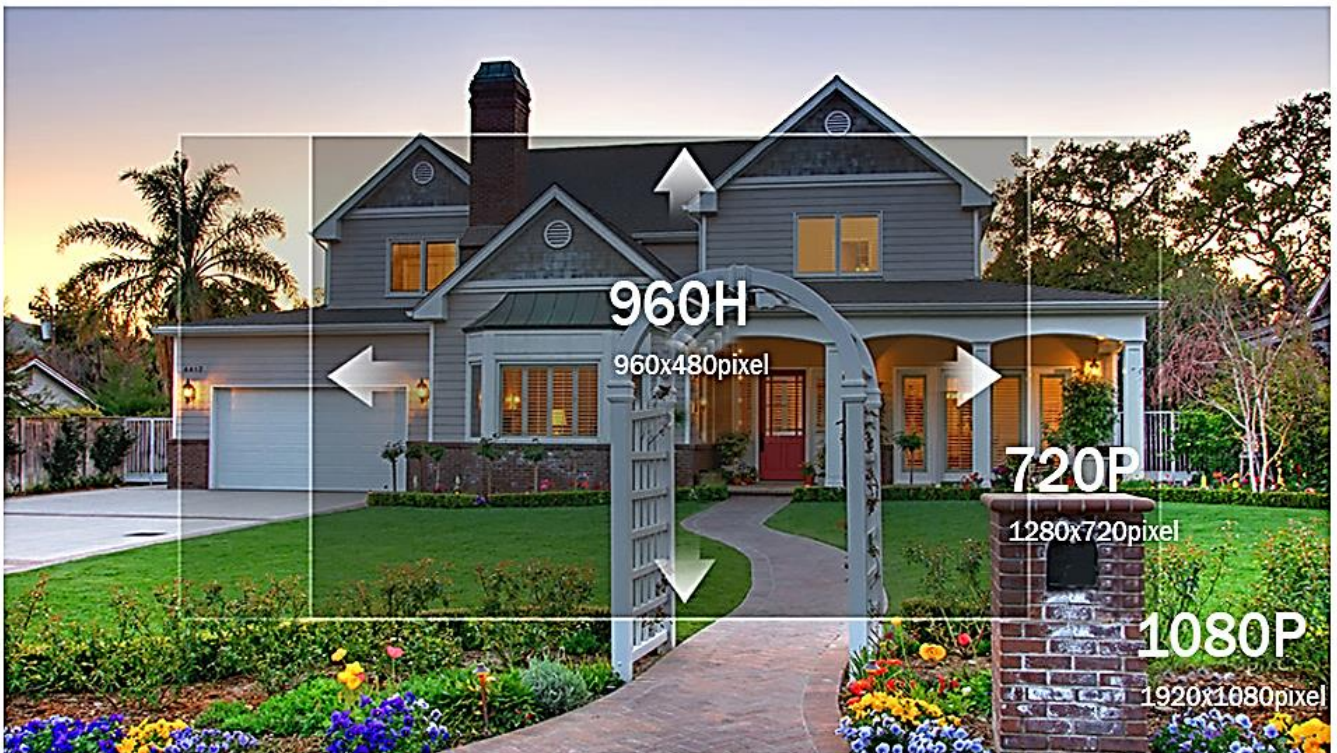

7-STAR[★]

30×Zoom Lens

108mm@F1.6 Optical Electric
Zoom + Focus Lens, HD Image, Smooth Video

Focus automatically

IR-CUT Switch Automaticallt Between Day and Night

IR-CUT can give you the best visual effect at day and night, You can see the true image all the time

IR-CUT

No IR-CUT

IR-CUT

No IR-CUT

7-STAR[★]

All-around Detection

With 3 groups of pre-cruise, 220 preset points, each group can add 16 preset points, with the preset to focus on the region to achieve automatic cruise

True HD in 1080P

1080P DVR capable of recording at 1080P resolution provide superior image that is 100% larger than 720P

7-STAR[★]

Your Most Reliable Eye Spy

A smart video surveillance system can effectively protect your property whether, business, shop owner or warehouse or hospital and so on, With this reliable system, what you care most is under 24/7 protection through out the year