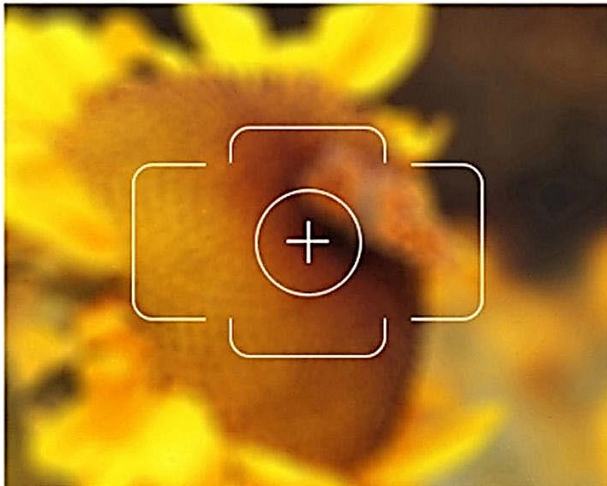

Lightning Protection: Transient voltage 6000V

IR Parameters

Auto Control IR LED: PWM

IR Distance: Up to 80 meters

IR illumination On: 1-15 grades selectable

7-STAR[★]

Sweeping View Without “Blind-spot”

Control the camera with 360° pan, 90° tilt and 30X optical zoom, you will get a sweeping view of everything you want to keep an eye in

7-STAR[★]

30×Zoom Lens

108mm@F1.6 Optical Electric
Zoom + Focus Lens, HD Image, Smooth Video

Focus automatically

IR-CUT Switch Automaticallt Between Day and Night

IR-CUT can give you the best visual effect at day and night, You can see the true image all the time