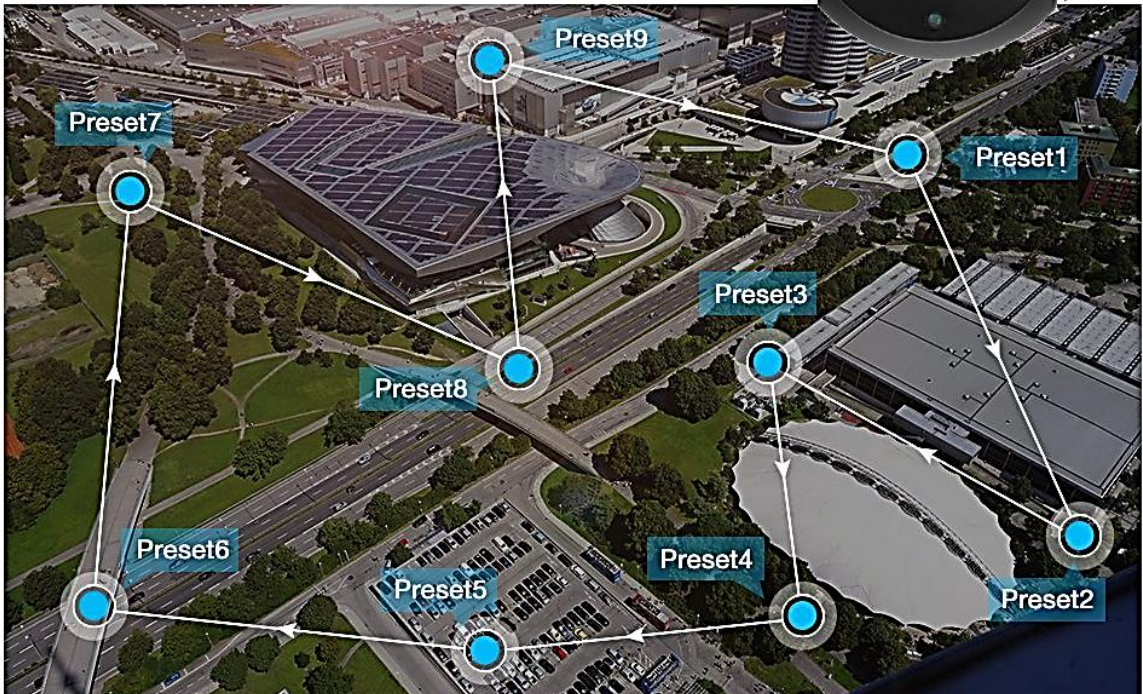

Lightning Protection: Transient voltage 6000V

IR Parameters

Auto Control IR LED: PWM

IR Distance: Up to 80 meters

IR illumination On: 1-15 grades selectable

7-STAR[★]

Sweeping View Without “Blind-spot”

Control the camera with 360° pan, 90° tilt and 30X optical zoom, you will get a sweeping view of everything you want to keep an eye in

IR-CUT

No IR-CUT

IR-CUT

No IR-CUT

7-STAR[★]

All-around Detection

With 3 groups of pre-cruise, 220 preset points, each group can add 16 preset points, with the preset to focus on the region to achieve automatic cruise

True HD in 1080P

1080P DVR capable of recording at 1080P resolution provide superior image that is 100% larger than 720P

7-STAR[★]

Your Most Reliable Eye Spy

A smart video surveillance system can effectively protect your property whether, business, shop owner or warehouse or hospital and so on, With this reliable system, what you care most is under 24/7 protection through out the year