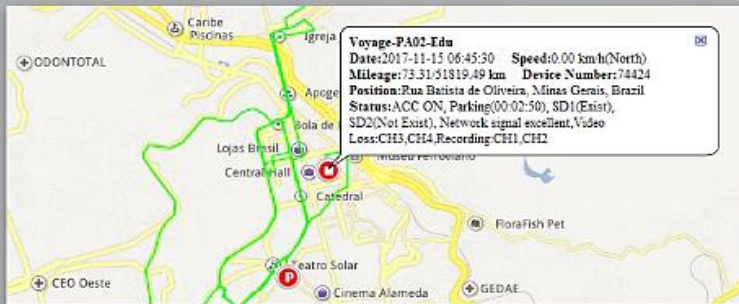

Vehicle track playback

Play back the history of the vehicle trajectory,
the user of vehicle driving process be clear at a glance.