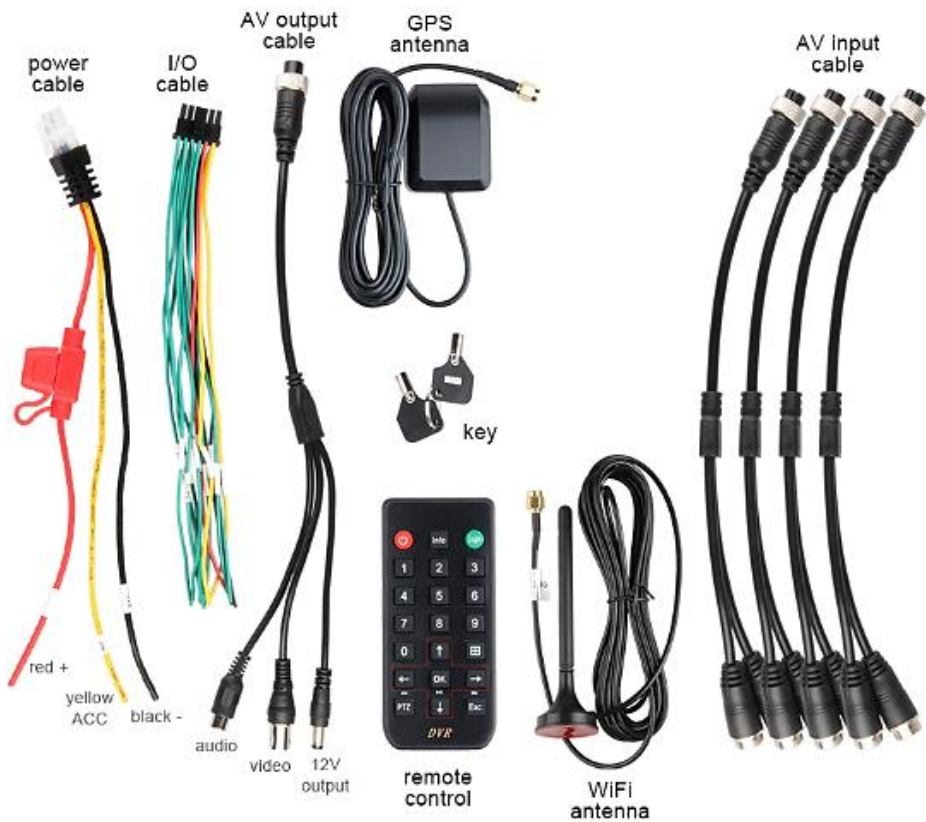

On mobile phone:

Download application named "CMSV6" ,
3G/4G real-time video at any time to see.

"CMSV6" for mobile phone

Video playback

"CMSV6" for PC

GPS positioning

Realize the vehicle positioning function,
the map shows that the location of the vehicle,
vehicle information will be displayed on the map, and so on.

Vehicle track playback

Play back the history of the vehicle trajectory,
the user of vehicle driving process be clear at a glance.

7-STAR^{*}

7-STAR[★]

Product description

8CH 1080P HD AHD MDVR, It works with 1080P AHD cameras.

8 Channel 1080P AHD real-time recording (1080P/720P /960H/D1/CIF for selection)

Support video searching function so that we can easily get files of a certain period.

Support real-time playback, as well as review the video on computer

Support real time monitor from phone and PC.

Support 4G and WIFI

Output 12VDC 3A for external devices.

Support maximum 2.5" 2TB HDD and 2 pieces 512GB SD

Support to backup video though the USB slot

Support auto recording , manually recording , alarm recording , fire off recording.