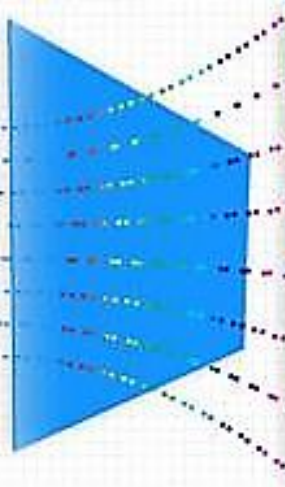

7-STAR^{*}

21.5" Inch IPS LED Monitor 178° wide viewing angle
With HDMI VGA USB AV BNC for PC

178-degree
Wide-angle

1920*1080

21.5"+
16:9 screen

VGA.HD

LED2150

7-STAR^{*}

**Before filtering
blue light**

Filter film

**After filtering
blue light**

7-STAR[★]

Wide View Angle

Resolution

16:9 Screen

300 Brightness

Rich interface

1920x1080

1024x720

7-STAR^{*}

7-STAR[★]

【21.5" 1080p IPS Monitor】 : 21.5 inch big screen, 1920x1080 high resolution, TFT LCD HDMI monitor, comes with IPS technology for a 178° wide viewing angle, making you watch more clearly in every angle, delivers you a pleasant visual experience.

Specifications:

Brand: 7-STAR*

Panel Type: TFT IPS Monitor

Color: Black

Screen Size: 21.5 inch

Screen Resolution: 1920x1080

Contrast: 1000:1

Screen Ratio: 16:9