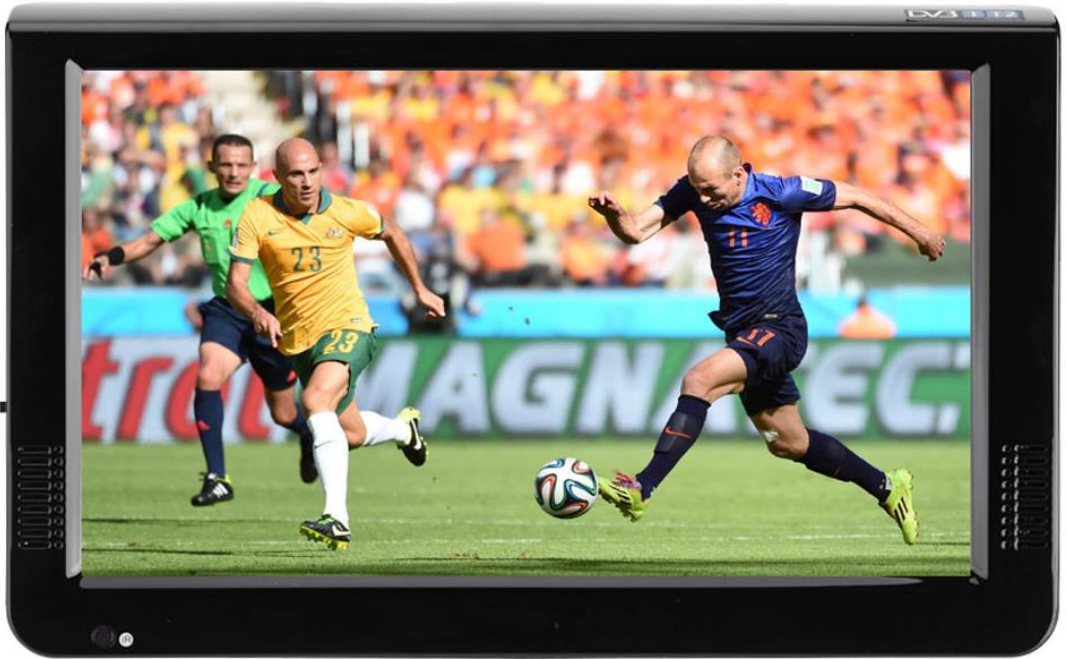

7-STAR[★]

12" Inch Portable LCD DVB-T/T2 Digital TV
1080P Television Player TFT-LED HDMI

16:9 Digital&analog TV **DVB T T2**

7-STAR[★]

Description:

This digital color TFT-LED TV player equipped with 1500mAh rechargeable battery allows you watching TV outside with a antenna. Besides, thanks to a built-in USB port and SD card slot, you can watch videos directly from U disk or TF card. And HD TV show can be recorded into USB flash memory or hard disk. In one all, this portable digital TV player is really great for general daily recording or indoor / outdoor entertainment.

Specifications:

Display: 12.1 inches color TFT-LED

Screen ratio: 16 : 9

Peak brightness: 500cd / m²

Contrast ratio: 300: 1

Viewing angle: 165 degree

Response time: 8ms

Interface: DC12v power port, AV input port, 3.5mm audio jack, USB, TF card slot, Antenna port, HDMI Input port

Speaker: 2 x 32mm rounded speaker

Power: DC 12V

Power consumption: 18w

Audio Output: 2W (max)

Product Size: 30.7 x 19.8 x 2.5cm / 12.09 * 7.80 * 0.98inch

Screen Length: 12.1 inches

Product Color: Black

7-STAR[★]