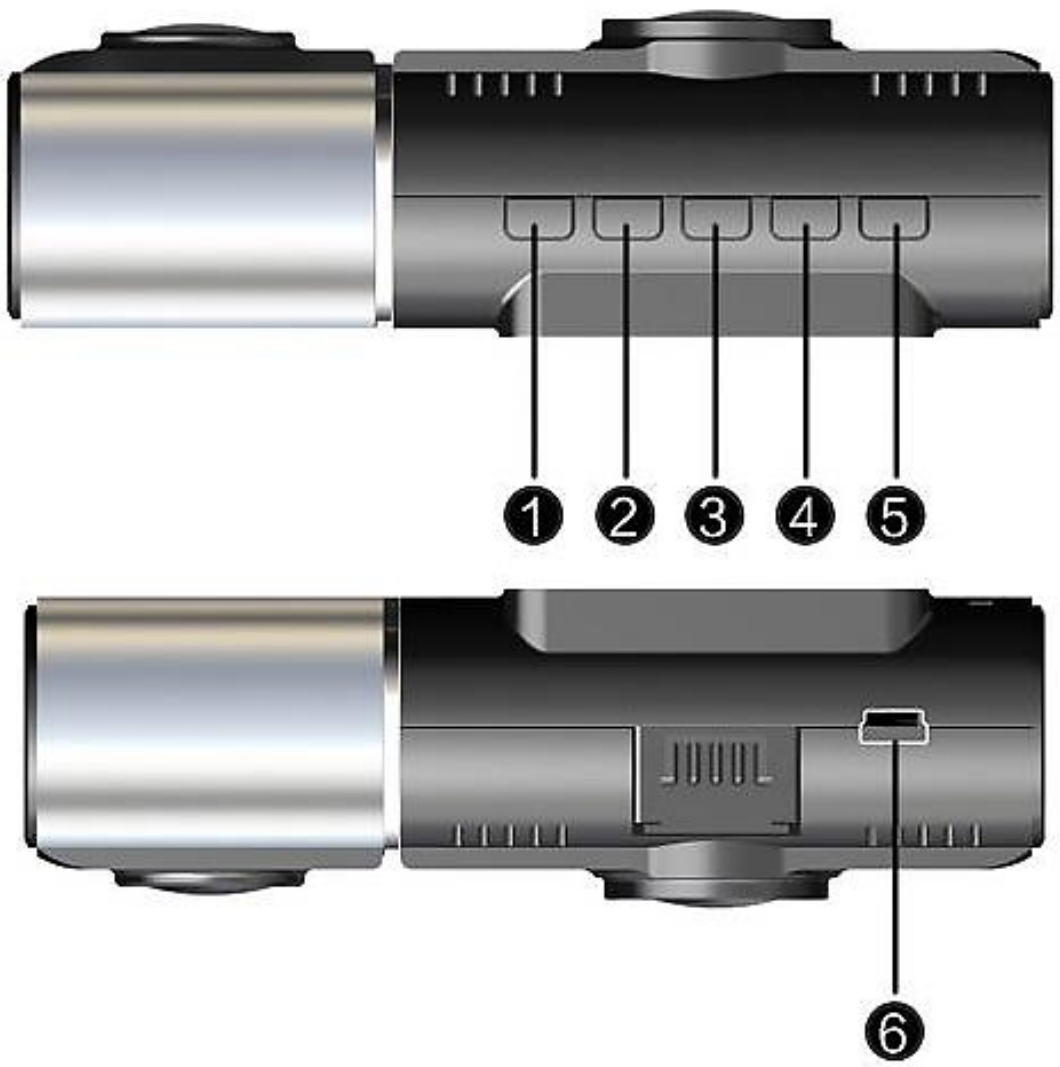

If the front is a dynamic picture DVR will enter loop recording status

Silent guardian car

1080P High-definition

HD 1080P/720P

500W pixel camera module, clear and bright

7-STAR^{*}

Product display

Product parameters