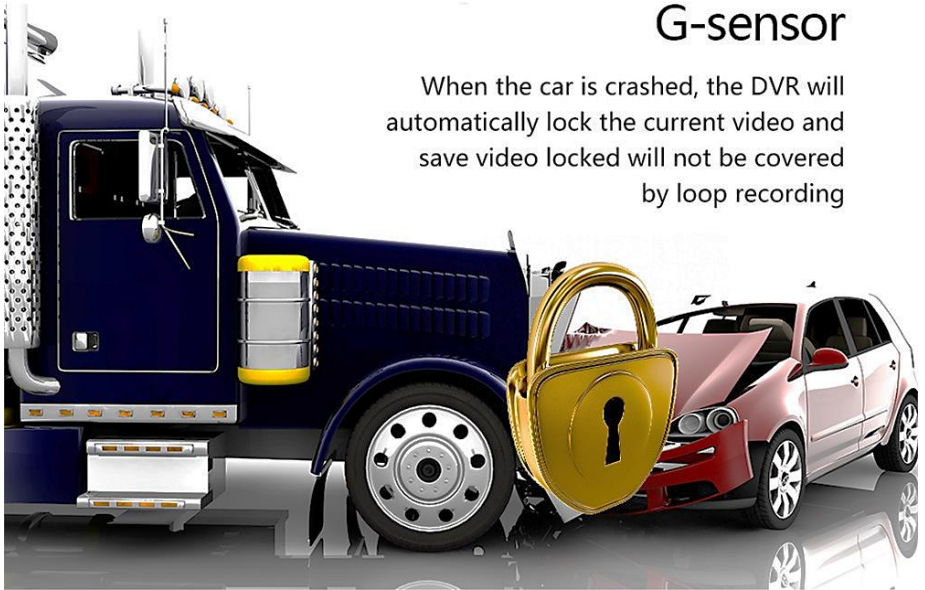

Auto power on: The engine starts, it starts, engine shuts down, it shuts down.

7-STAR[★]

7-STAR[★]

1.5" Front & Rear Car Dash Cam DVR

7-STAR[★]

1.5" Front & Rear Car Dash Cam DVR

7-STAR[★]

**1.5" Front & Rear
Car Dash Cam DVR**

⏻ OK ◀ MENU ▶

7-STAR[★]

1.5" Front & Rear Car Dash Cam DVR

7-STAR[★]

Loop Recording

When the memory card is full, it will automatically overwrite the oldest video files

G-sensor

When the car is crashed, the DVR will automatically lock the current video and save video locked will not be covered by loop recording

7-STAR[★]

Four pcs IR Night Vision Lights

Night vision supports capturing high definition pictures during night or dark environment.

1080P HD Car Camera

Important parameters of 1080 p a vehicle traveling data recorder clarity clear information to hand.

7-STAR[★]

Parking monitoring

Day or night, even in the car to stop can sabotage vehicle real-time monitoring to prevent others.

An alarm

Start monitoring

24 Hour parking monitoring, Motion detection

If the front is a static picture DVR will automatically stop recording