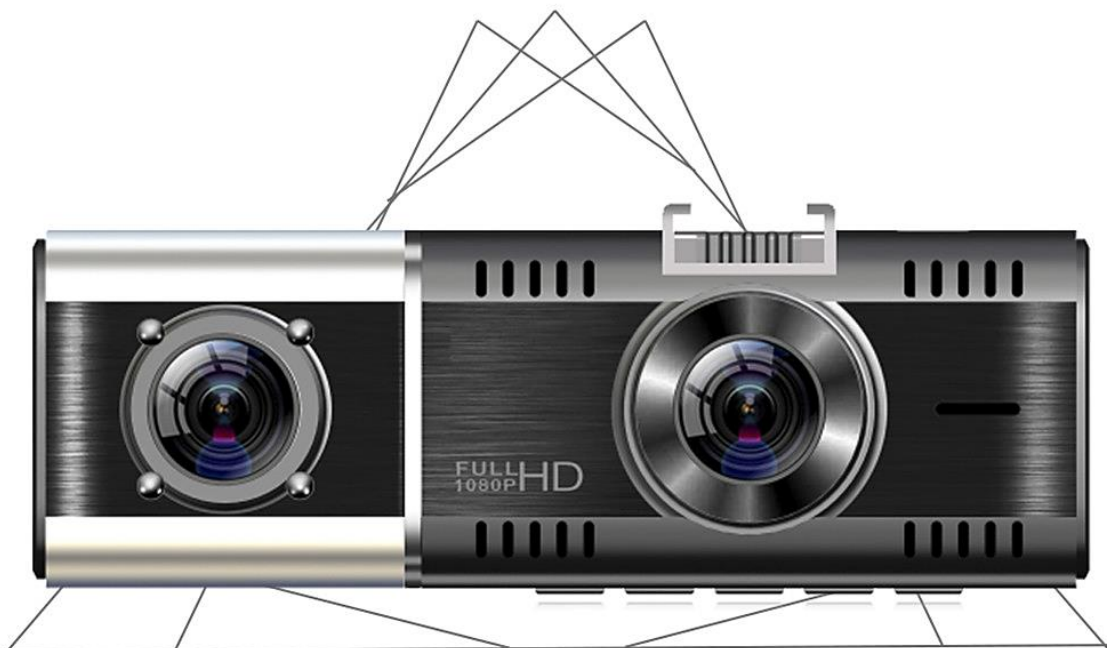

⏻ OK ◀ MENU ▶

7-STAR[★]

1.5" Front & Rear Car Dash Cam DVR

7-STAR[★]

Loop Recording

When the memory card is full, it will automatically overwrite the oldest video files

G-sensor

When the car is crashed, the DVR will automatically lock the current video and save video locked will not be covered by loop recording

7-STAR[★]

Four pcs IR Night Vision Lights

Night vision supports capturing high definition pictures during night or dark environment.

1080P HD Car Camera

Important parameters of 1080 p a vehicle traveling data recorder clarity clear information to hand.

If the front is a dynamic picture DVR will enter loop recording status

Silent guardian car

1080P High-definition

HD 1080P/720P

500W pixel camera module, clear and bright

7-STAR^{*}

Product display

Product parameters