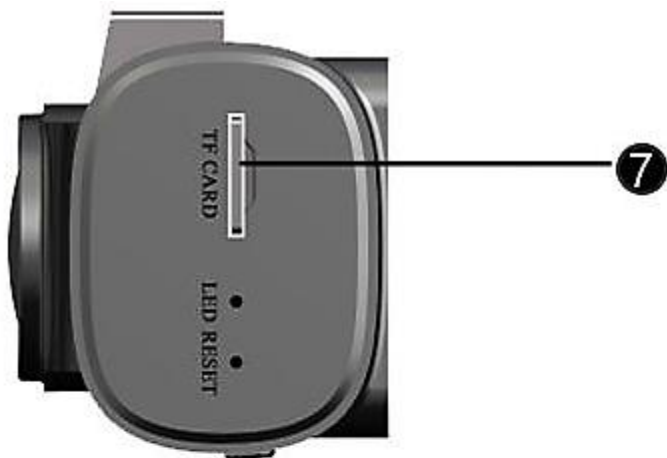

If the front is a dynamic picture DVR will enter loop recording status

Silent guardian car

1080P High-definition

HD 1080P/720P

500W pixel camera module, clear and bright

7-STAR^{*}

Product display

Product parameters

7-STAR^{*}

- ① UP ② MENU ③ Down ④ OK
⑤ Power key ⑥ USB interface ⑦ TF Card
⑧ IR Light ⑨ Back Len ⑩ Front Len

7-STAR^{*} WALK THE LINE GRAPH

Product Specifications

Product name	Vehicle traveling data recorder
Product features	HD camera, HD video.
Color	Customized
Display	HD display
Camera lens	170 degree A+ high resolution ultra wide angle lens
Language	Germany, West, English, Chinese,(Simplified). Chinese (numerous), Russia, Japan, France, Italy, Korean, etc.
File format	MOV/AVI
Video resolution	Maximum 1080P
Video format	M-JPEG
Loop video	Seamless video, no leakage
Auto power on	The engine starts, it starts; engine shuts down, it shuts down
Motion detection	Support
Photographic mode	500 pixels
Photo format	JPEG
Storage support	TF (maximum support 32GB)
Microphone	Support
Built-in speaker	Support
Video output format	PAL/NTSC
Current frequency	50HZ/60HZ
USB function	1: USB-Disk 2: PC camera
Power supply interface	5V 1A/2A
Battery	Built in battery