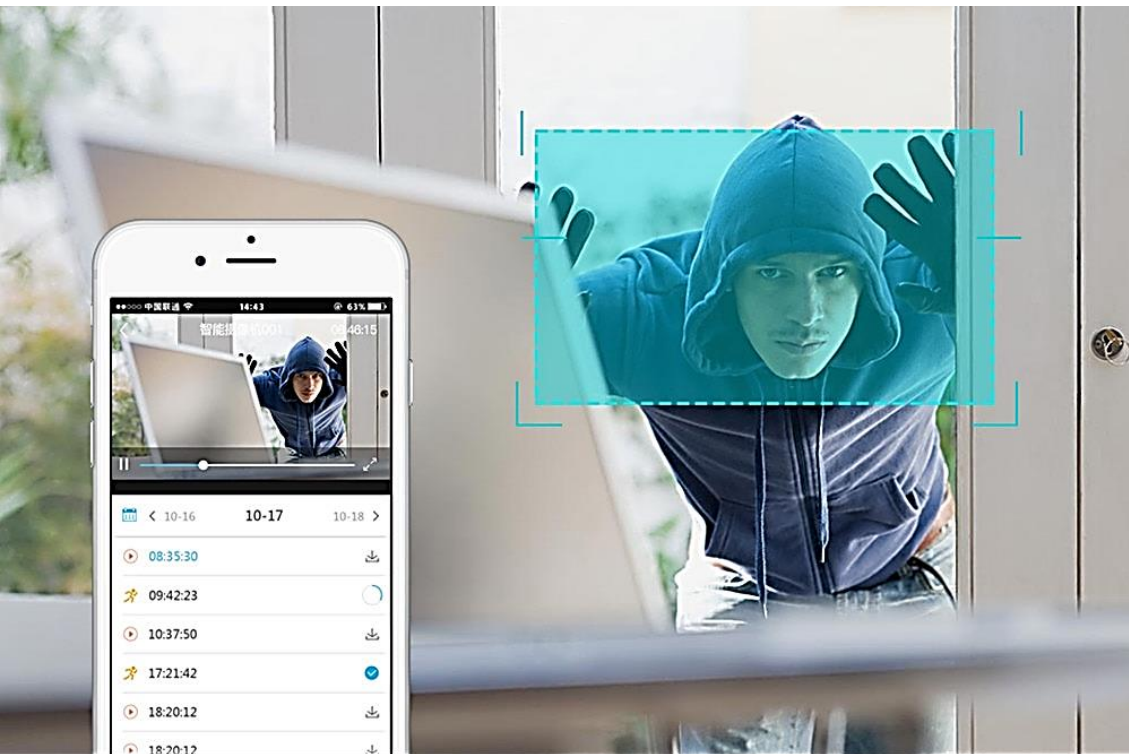

The device adopts GOKE G7102S high-quality layout, lower power consumption, and higher efficiency

Million pixel lens, HD video

The device adopts 2.0 megapixel HD lens resolution, 1920x1080 P video recording, showing more details

Pan and Tilt rotation

Remote control IP camera rotation by mobile phone APP to achieve 360 degree panorama monitor.

350°
Pan

60°
Tilt

107°
Viewing
angle

At night, infrared vision is visible, Double filter automatic switching, 6 pieces 850nm infrared light, night vision 5 ~ 10 meters, even in the dark, still can display HD quality

G43S night vision

Normal camera night vision

Motion detection, real-time alarm

When an abnormal situation is detected, the device will automatically capture photos and videos and push alarm information to the APP immediately.

Bidirectional voice, intelligent noise reduction

The equipment combines a microphone and a speaker for two-way intercom and visual communication anytime, anywhere.

Remote control, many users watching
The device supports WiFi connections without electrical wiring; Supports remote browsing to view your home quickly when you are outside the home.