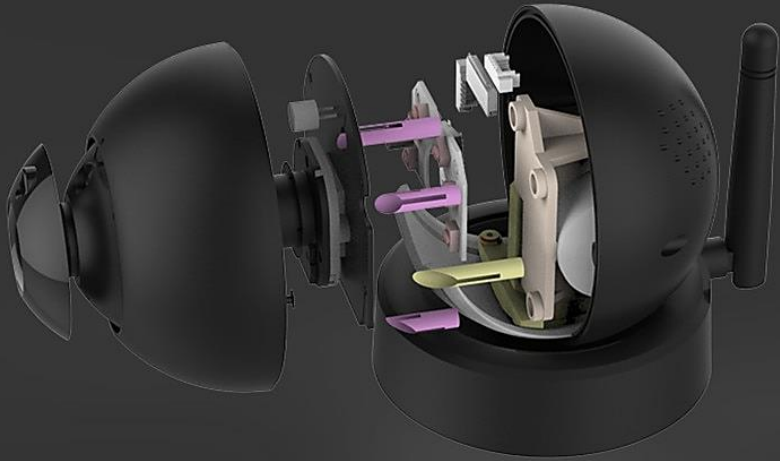

Multi-screen mode

Multiple ways of storage

G43S

Vstarcam Home Security IP Camera

1080P

Simple fashion, beautiful design

Hull round shape, grinding black with a simple and generous, concise but noble.

GOKE chip, high performance

The device adopts GOKE G7102S high-quality layout, lower power consumption, and higher efficiency

Million pixel lens, HD video

The device adopts 2.0 megapixel HD lens resolution, 1920x1080 P video recording, showing more details

Pan and Tilt rotation

Remote control IP camera rotation by mobile phone APP to achieve 360 degree panorama monitor.

350°
Pan

60°
Tilt

107°
Viewing
angle

At night, infrared vision is visible, Double filter automatic switching, 6 pieces 850nm infrared light, night vision 5 ~ 10 meters, even in the dark, still can display HD quality