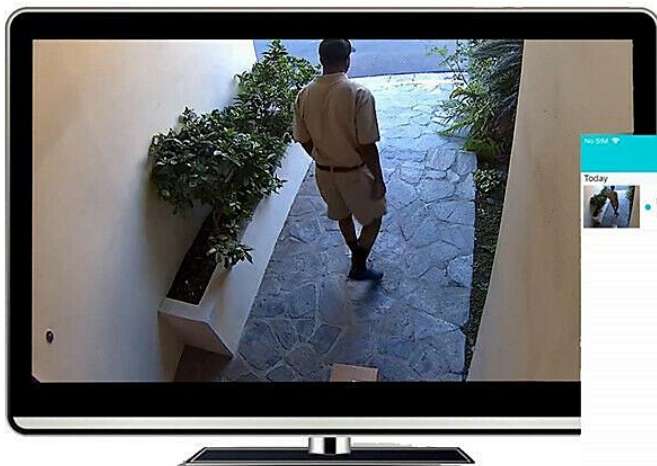

Product in box may vary in appearance and specifications.
www.hikvision.com

HDMI™
The Official Video Source for the World

HIKVISION

HIKVISION

HIKVISION

Customize Motion Detection

Customize
Zones

Motion
Record

Smart Function

- Support multiple VCA (Video Content Analytics) events for both analog and smart IP cameras
- Support 4-ch line crossing detection and intrusion detection; DS-7216HQHI-K1 supports 1-ch sudden scene change detection