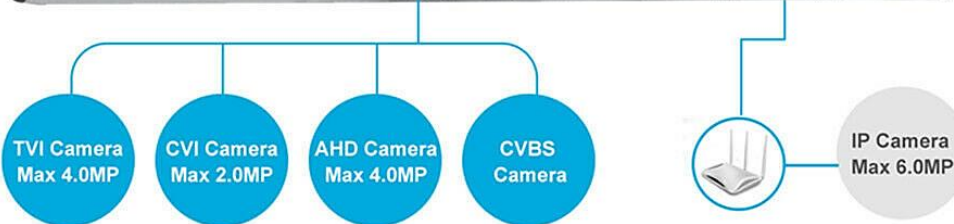

HIKVISION

Self-adaptive 5-in-1 DVR

You can freely enjoy five connection modes with this one multi-function digital video recorder. Analog, AHD, TVI, CVI as well as HD IP cameras are all connectable to it. This gives you the chance to take full advantage of your old cameras or even new ones.