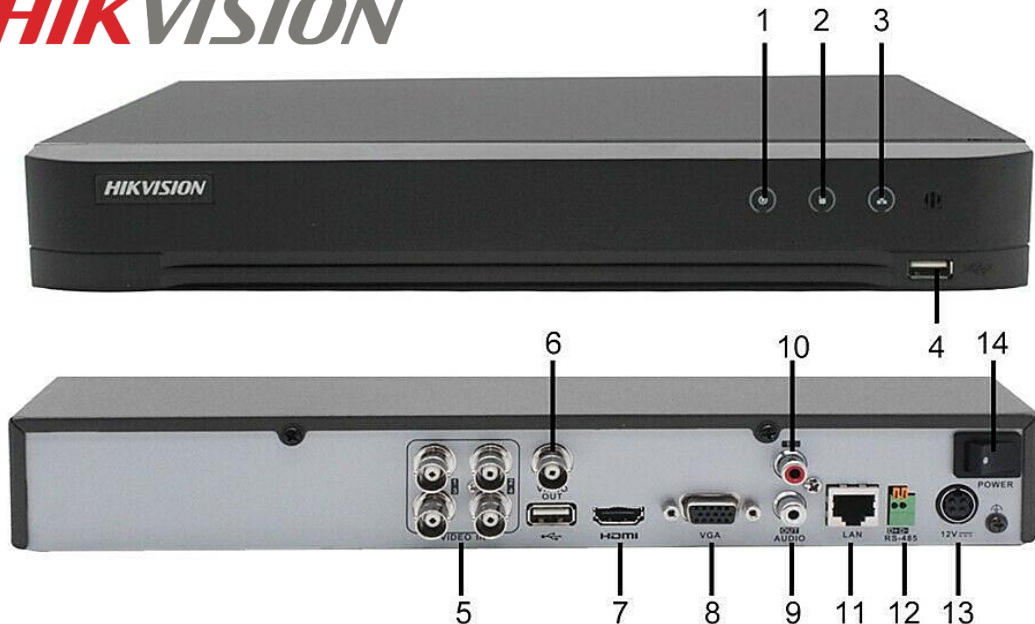

# HIKVISION

1. Power LED : Indicates if the DVR is powered on
2. Tx/Rx LED : Indicates if the Network is active
3. StatusLED: Indicates if the Hard Drive is working
4. USB Port : Connects to a USB mouse or flash drive
5. Video In : Connects cameras via BNC cables
6. Video Out
7. HDMI Port : Connects to HDTV or computer monitor
8. VGA Port : Connects to TV or computer monitor
9. Audio Out
10. Audio I/O: Connects an extra microphone/speaker (not included)
11. LAN : Connects to your router
12. RS485: Connects to PTZ camera
13. 12V : Connects the 12V DC Power Supply
14. Power : Power Switch