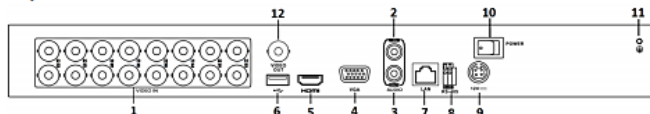

Physical Interfaces

No.	Description	No.	Description
1	VIDEO IN	7	LAN Network Interface
2	AUDIO IN, RCA Connector	8	RS-485 Serial Interface
3	AUDIO OUT, RCA Connector	9	Power Input
4	VGA Interface	10	Power Switch
5	HDMI Interface	11	GND
6	USB Interface	12	VIDEO OUT