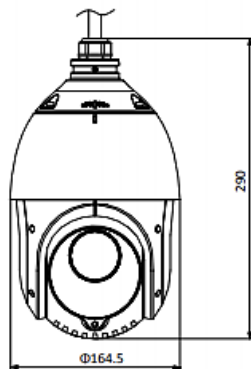

DORI

The DORI (detect, observe, recognize, identify) distance gives the general idea of the camera ability to distinguish persons or objects within its field of view.

It is calculated based on the camera sensor specification and the criteria given by EN 62676-4: 2015.

DORI	Detect	Observe	Recognize	Identify
Definition	25 px/m	63 px/m	125 px/m	250 px/m
Distance (Tele)	960.0 m (3149.6 ft)	381.0 m (1249.8 ft)	192.0 m (629.9 ft)	96.0 m (315.0 ft)

Available Model

DS-2DE4215IW-DE (E), 12 VDC & PoE (802.3 at, class4)

Dimensions

Unit: mm

Headquarters

No.555 Qianmo Road, Binjiang District,
Hangzhou 310051, China
T +86-571-8907-5999
overseasbusiness@hikvision.com

Hikvision USA
T +1-908-896-0400
sales.usa@hikvision.com

Hikvision India
T +91-22-28469900
sales@pramhikvision.com

Hikvision Canada
T +1-866-200-8890
sales.canada@hikvision.com

Hikvision Thailand
T +662-275-9949
sales.thailand@hikvision.com

Hikvision Brazil
T +55 11 3318-0050
latam.support@hikvision.com

Hikvision UAE
T +971-4-6432090
sales.me@hikvision.com

Hikvision Indonesia
T +62-21-2933759
Sales.Indonesia@hikvision.com