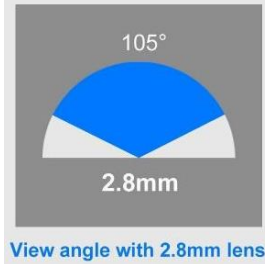

True Day and Night Monitoring

Cameras are equipped with smart auto IR-cut filter which switches between day and night to get the most realistic pictures with least Color cast. Truly 24h continuous safeguard for your family.

Night Vision
100 ft