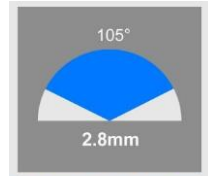

**INdoors
and
Outdoors**

EASY INSTALLATION.

Available on the
 **App Store**

Get it on
 **Google play**

HIKVISION

True Day and Night Monitoring

View angle with 2.8mm lens

Cameras are equipped with smart auto IR-cut filter which switches between day and night to get the most realistic pictures with least Color cast. Truly 24h continuous safeguard for your family.

Night Vision
100 ft

DS-2CD1023G0-I

2.0 MP IR Network Bullet Camera

Key Features

- 1/2.8" progressive scan CMOS
- 1920 × 1080@30fps
- 2.8 mm fixed lens
- H.265+, H.265, H.264+, H.264
- Dual stream
- Digital WDR (Wide Dynamic Range)
- 3D DNR (Digital Noise Reduction)
- Up to 30 m IR range
- PoE (Power over Ethernet)
- IP67

API	ONVIF (PROFILE S, PROFILE G), ISAPI
Simultaneous Live View	Up to 6 channels
User/Host	Up to 32 users 3 levels: Administrator, Operator, and User
Client	iVMS-4200, Hik-Connect, iVMS-5200
Web Browser	IE7+, Chrome18-42, Firefox5.0+, Safari5.02+
Interface	
Communication Interface	1 RJ45 10M/100M self-adaptive Ethernet port
General	
Operating Conditions	-30 °C to 50 °C (-22 °F to 122 °F), humidity: 95% or less (non-condensing)
Power Supply	12 VDC \pm 25%, 5.5 mm coaxial power plug PoE (802.3af, class 3)
Power Consumption and Current	12 VDC, 0.4 A, Max: 5 W PoE: (802.3af, 36 V to 57 V), 0.2 A to 0.13 A, Max: 7 W
Protection Level	IP67 TVS 2000V lightning protection, surge protection and voltage transient protection
Material	Metal & Plastic
Dimensions	Camera: ϕ 70 mm \times 172.7 mm (2.7" \times 6.8") With package: 216 mm \times 121 mm \times 118 mm (8.5" \times 4.8" \times 4.6")
Weight	Camera: Approx. 280 g (0.62 lb.) With package: Approx. 530 g (1.17 lb.)