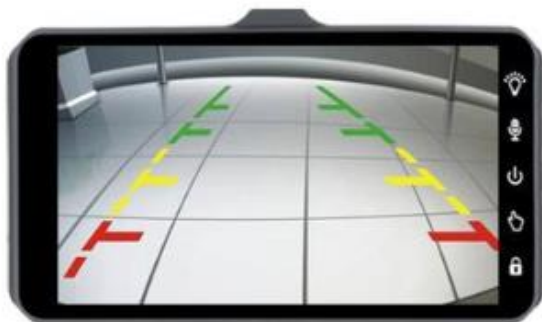

Dual lens

Loop recording

Motion Detection

Parking monitoring

7-STAR[★]

Product features:

- 1) 4.0 inches full view screen provides a more vivid and colourful image display and the touch panel
makes it more convenient and brisk to operate the car DVR;
- 2) Full HD 1080P resolution with enhanced night vision allows you to achieve the highest quality image
both in the daytime and at night;
- 3) 2Channels, both the front and rear cam can record simultaneously;
- 4) Front 170° + rear 120° super wide view angle;
- 5) Seamless loop recording, not any second video will be missed, no worry about full card;
- 6) 3 axials G-sensor automatically lock videos of unexpected incidents for later playback;
- 7) 24 hours parking monitor (**direct charger is required to ensure power supply after engine shutdown**);
- 8) Motion detection detects any movement of the object and starts recording automatically;
- 9) Automatic rearview parking grid makes it much easier to park the car.

7-STAR[★]

7-STAR[★]

4inch Touch screen

7-STAR^{*}

Parking rearview

With a rear camera, reversing can see the situation behind the car to prevent dangerous events, reversing safer.

7-STAR[★]

**Full View Of
Front Lens**

**Full View Of
Rear Lens**

PIP
4 modes

Front And Rear View

Rear And Front View

7-STAR[★]

Dual Lens

Configure the rear camera to watch the front and back at the same time and respond in time.

7-STAR[★]

4-inch touch screen, 1080P HD quality, give you a different experience.

7-STAR^{*}

Loop recording

When the capacity of the micro SD card becomes full during recording, new data is overwritten in order from the oldest file first. It eliminates the work of deleting unnecessary data and there is no worry about omission of shooting due to insufficient card capacity at the time of emergency. (SD card not included)