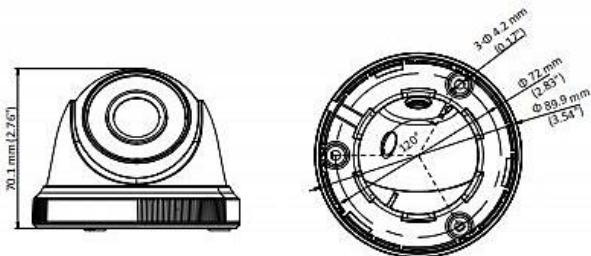

Dimensions

Distributed by

Headquarters

No 555 Dianma Road, Binjiang District,
Hangzhou 310051, China
T +86-571-8807-5999
overseasbusiness@hikvision.com

Hikvision USA
T +1-909-895-0400
sales.usa@hikvision.com

Hikvision India
T +91-22-28469900
sales@prmahikvision.com

Hikvision UK
T +44-1629-9021-4
support.uk@hikvision.com

Hikvision Europe
T +31-23-5542770
saleseuro@hikvision.com

Hikvision Hong Kong
T +852-2151-1761