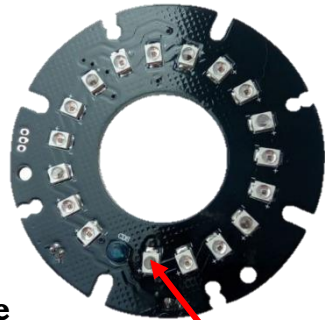

7-STAR[★]

**2.0MP CCTV AHD Camera CVI TVI CVBS Hybrid 4 IN 1
OSD Menu Switch 2.8mm Lens SMD Leds NightVision
1080P HD Dome Camera**

7-STAR[★]

- High Definition:1080P(Full-HD)
- Brand Name:7-STAR
- Model Number:SAHD95
- Chipset:Sony IMX323+NVP2441H
- Image Sensor:1/2.9" 2.1 Mega pixels Sony CMOS
- Minimum Illumination(Lux):0.01Lux F1.2, 0Lux (IR ON)
- Connectivity:Closed System/CCTV Wired
- Style:Dome Camera
- Technology:Infrared
- Day & Night :Auto/ Color/ B/W/EXT
- Power Consumption(W):8W MAX
- Power Supply(V):12V
- Network Interface:None
- is_customized:Yes
- Lens (mm):2.8mm
- Video Compression Format:H.264
- IR LEDs:18pcs SMD Led, 30m IR range
- Audio Output:N/A
- Special Features:Indoor
- Type:AHD / TVI / CVBS Camera
- Effective Pixel:1080P
- Hybrid Camera:AHD / CVI / TVI / CVBS Camera
- Signal System:PAL/NTSC
- Lens:2.8mm
- IR Range:30m
- Speciality:IR-CUT Filter
- Power Supply:12v,1a(not included)
- OSD Menu:Available to Switch into Different Type Camera
- Dimension:(W)92mm X(H)80mm X (L)92mm
- Weight : 0.131 Kgs

SMD LEDs IR

7-STAR[★]

AHD

HD-AHD

PUSH TO UP & Hold 5 Seconds

TVI

HD-TVI

PUSH TO Left & Hold 5 Seconds