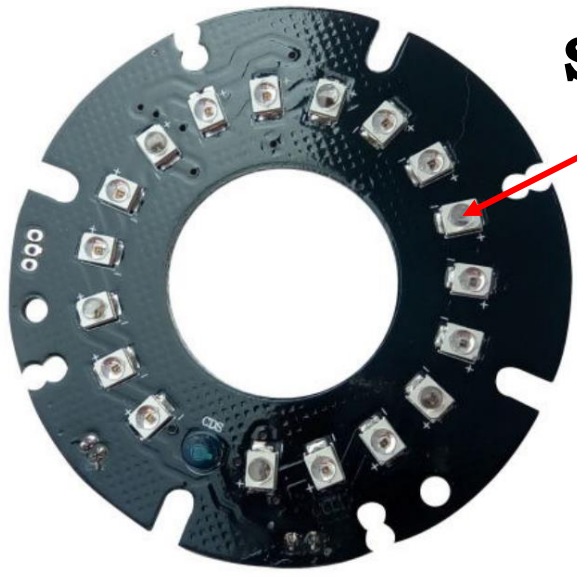

7-STAR[★]

**2.0MP CCTV AHD Camera CVI TVI CVBS Hybrid 4 IN 1
OSD Menu Switch 2.8mm Lens SMD Leds NightVision
1080P HD Dome Camera**

7-STAR[★]

- High Definition:1080P(Full-HD)
- Brand Name:7-STAR
- Model Number:SAHD95
- Chipset:Sony IMX323+NVP2441H
- Image Sensor:1/2.9" 2.1 Mega pixels Sony CMOS
- Minimum Illumination(Lux):0.01Lux F1.2, 0Lux (IR ON)
- Connectivity:Closed System/CCTV Wired
- Style:Dome Camera
- Technology:Infrared
- Day & Night :Auto/ Color/ B/W/EXT
- Power Consumption(W):8W MAX
- Power Supply(V):12V
- Network Interface:None
- is_customized:Yes
- Lens (mm):2.8mm
- Video Compression Format:H.264
- IR LEDs:18pcs SMD Led, 30m IR range
- Audio Output:N/A
- Special Features:Indoor
- Type:AHD / TVI / CVBS Camera
- Effective Pixel:1080P
- Hybrid Camera:AHD / CVI / TVI / CVBS Camera
- Signal System:PAL/NTSC
- Lens:2.8mm
- IR Range:30m
- Speciality:IR-CUT Filter
- Power Supply:12v,1a(not included)
- OSD Menu:Available to Switch into Different Type Camera
- Dimension:(W)92mm X(H)80mm X (L)92mm
- Weight : 0.131 Kgs

CVBS ANALOG

Analog Signal
PUSH TO Right & Hold 5 Seconds

CVI

HD-CVI

PUSH TO Down&Hold 5 Seconds

7-STAR[★]

80mm

92mm

7-STAR[★]

7-STAR^{*}

SMD LEDS IR

7-STAR[★]

1080P AHD output

Day, indoor

Day, outdoor

Night, indoor