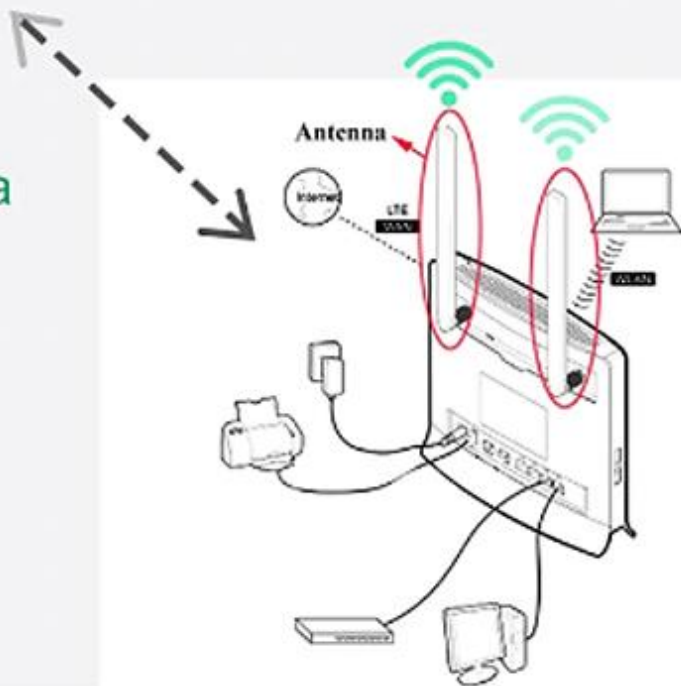

## SMA Male

SMA internal thread  
Non-slip, easy to tighten

## 90° adjustable

Boost your signal  
by this new antenna

High Gain Antenna  
Easy Install

Product specifications:

Made of high quality materials, 100% new high quality and more durable.

Gain: 5dBi

VSWR:  $\leq 1.8$