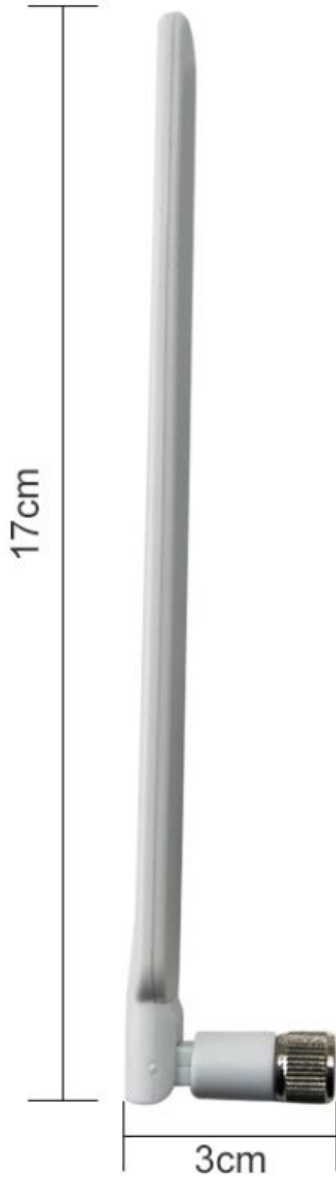

## quality wire

silver plated  
RG316 cable

## SMA Male

SMA internal thread  
Non-slip, easy to tighten

## 90° adjustable

Boost your signal  
by this new antenna

High Gain Antenna  
Easy Install

Product specifications:

Made of high quality materials, 100% new high quality and more durable.

Gain: 5dBi

VSWR:  $\leq 1.8$

Polarization: Vertical

Impedance: 50 ohms

Maximum input power: 50W

Connector: SMA Male

Operating temperature: -40 to + 80

Frequency range: 698-2700MHz