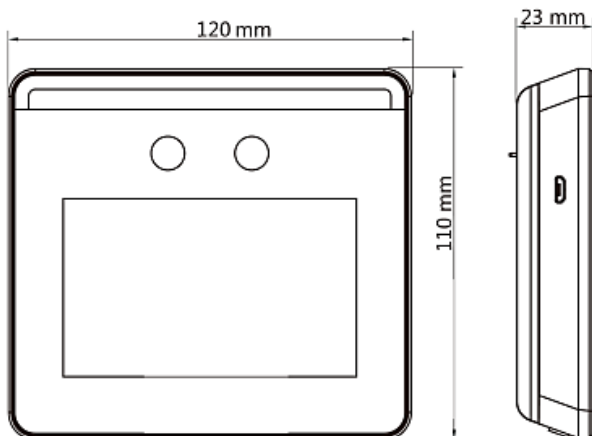

Dimensions