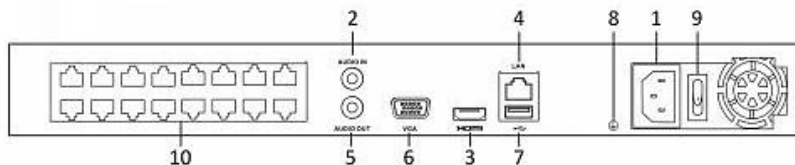

Physical Interfaces

Index	Description	Index	Description
1	Power Supply	6	VGA Interface
2	Audio In	7	USB Interface
3	HDMI Interface	8	Ground
4	LAN Network Interface	9	Power Switch
5	Audio Out	10	Network Interfaces with PoE function (8 interfaces for DS-7608NI-Q2/8P and 16 interfaces for DS-7616NI-Q2/16P)

Available Models

DS-7616NI-Q2/16P