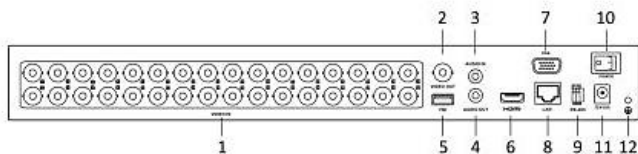

Physical Interfaces

Index	Description	Index	Description
1	VIDEO IN	7	VGA Interface
2	VIDEO OUT	8	LAN Network Interface
3	AUDIO IN, RCA Connector	9	RS-485 Serial Interface
4	AUDIO OUT, RCA Connector	10	Power Switch
5	USB Interface	11	12 VDC Power Input
6	HDMI Interface	12	GND

Available Models

DS-7232HQHI-K2

Distributed by

Headquarters