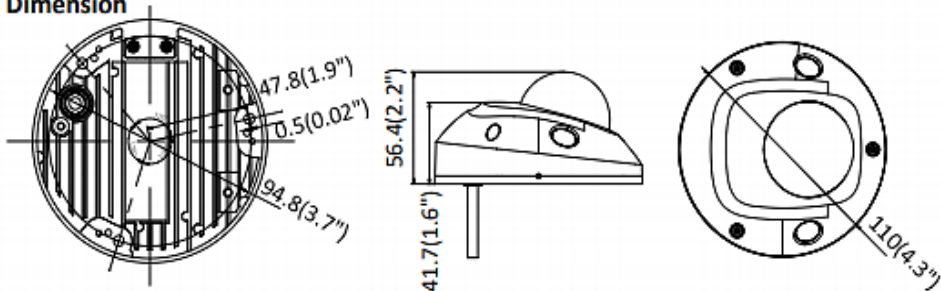

Dimensions	Ø110 mm × 56.4 mm (Ø4.3" × 2.2")
Weight	Camera: Approx. 400 g (0.9 lb.)

Available Model

DS-2CD2543G0-I (2.8/4/6 mm), DS-2CD2543G0-IS (2.8/4/6 mm),
DS-2CD2543G0-IW (2.8/4/6 mm), DS-2CD2543G0-IWS (2.8/4/6 mm)

Dimension

HIKVISION

Headquarters

No.555 Qianmo Road, Binjiang District,
Hangzhou 310051, China
T +86-571-8807-6998
overseasbusiness@hikvision.com

Hikvision USA
T +1-909-885-0400
sales.usa@hikvision.com

Hikvision India
T +91-22-28469000
sales@pramahikvision.com

Hikvision Canada
T +1-866-200-8600
sales.canada@hikvision.com

Hikvision Thailand
T +662-275-9049
sales.thailand@hikvision.com

Hikvision Brazil
T +55 11 3318-0050
Latam.support@hikvision.com

Hikvision UAE
T +971-4-4432030
salesmea@hikvision.com

Hikvision Indonesia
T +62-21-2933759
Sales.Indonesia@hikvision.com