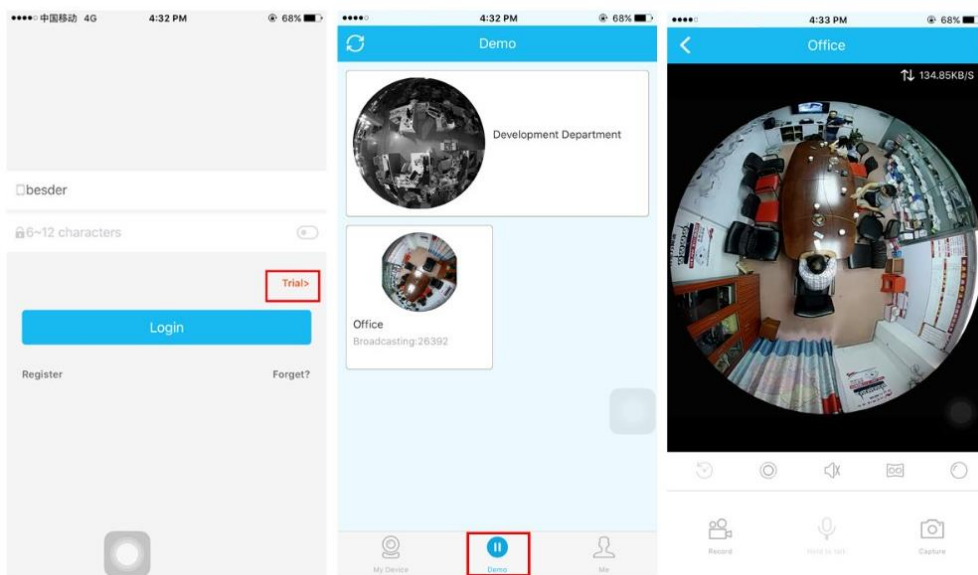

SD Card Recording

Record motion events to SD card

7-STAR[★]

PANORAMIC

**it will be automatically overwrite the oldest files when the memory is full.*

7-STAR[★]

PANORAMIC

VR Cam
App Store/ Android Market