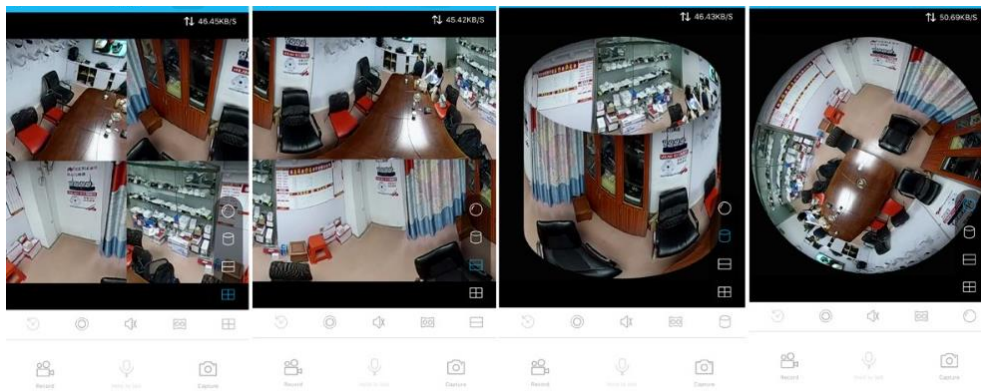

SD Card Recording

Record motion events to SD card

7-STAR[★]

PANORAMIC

**it will be automatically overwrite the oldest files when the memory is full.*

7-STAR[★]

PANORAMIC

VR Cam
App Store/ Android Market

7-STAR[★]

PANORAMIC VR

1 At Most A Panoramic Monitor

A 360° panorama network cameras monitoring range is more than 100 square meters..

VR Panorama Network Camera		Ordinary Camera Market
About 100 square meters	Monitoring Scope	20-30 square meters
360-degree panoramic monitor	Monitoring Point Of View	20°-75°