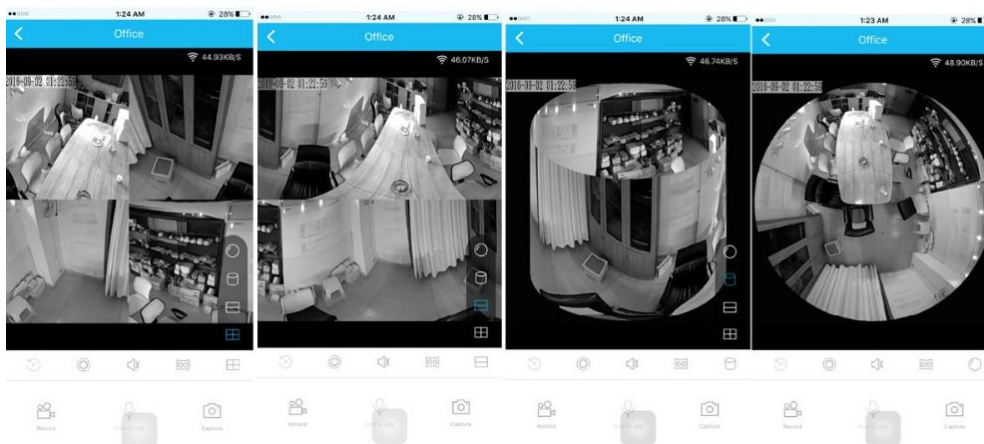

**Two-way
Audio**

**Micro
SD card**

**Password
Security**

7-STAR[★] PANORAMIC

duct	model	WIP-VR30
	infrared light	fifth generation three array lights
	power supply	DC12V 2A
	lightning level	Standard IEC6100-4-5
	power	1.2 watts (100mA)
	IR distance	30 m
	installation	wall installation / ceiling mounting
Display	image sensor	1/3 CMOS sensor
	resolution	2560 × 1440
	effective pixels	3 MP
	Video compression standards	h.264
	frame rate	up to 25 fps
	Audio codec	G.711 One-Law @ 16 bits 8 kbps
	minimum illumination	Color: 0.1Lux black and white: 0.01Lus
Lens	Interface Type	CS
	lens	Panoramic fisheye
	corner	360 °
Network management	wireless network	WIFI
	stream	Dual-stream
	Network protocol	http / smtp / ftp / dns / pppoe and so on
Function	exposure	automobile
	Gain control	automobile
	White balance	automobile
	day Night	IR-CUT dual filter switch
	Video tuning	contrast / brightness / saturation / flip screen
	remote Control	mobile operation
	motion detection	Yes
	detection alarm	e-mail alarm, alarm client
	WiFi function	Yes
	local storage	up to 128G (fat32 format)
Working environment	temperature	-10 ° C ~ 50 ° C
	operating humidity	10% ~ 90%
Product Information	Dimensions	154 * 165 * 38mm
	Package weight	0.6 KG

SD Card Recording

Record motion events to SD card

7-STAR[★]

PANORAMIC

**it will be automatically overwrite the oldest files when the memory is full.*

7-STAR[★]

PANORAMIC

VR Cam
App Store/ Android Market

7-STAR[★]

PANORAMIC VR

1 At Most A Panoramic Monitor

A 360° panorama network cameras monitoring range is more than 100 square meters..

VR Panorama Network Camera		Ordinary Camera Market
About 100 square meters	Monitoring Scope	20-30 square meters
360-degree panoramic monitor	Monitoring Point Of View	20°-75°

Multi-user View online

Support Multi-user view at the same time

7-STAR[★]

PANORAMIC

Slid Your Fingers Have A Panoramic View

Using PUWELL all-glass high resolution fisheye lens.The view angle is up to 360°.