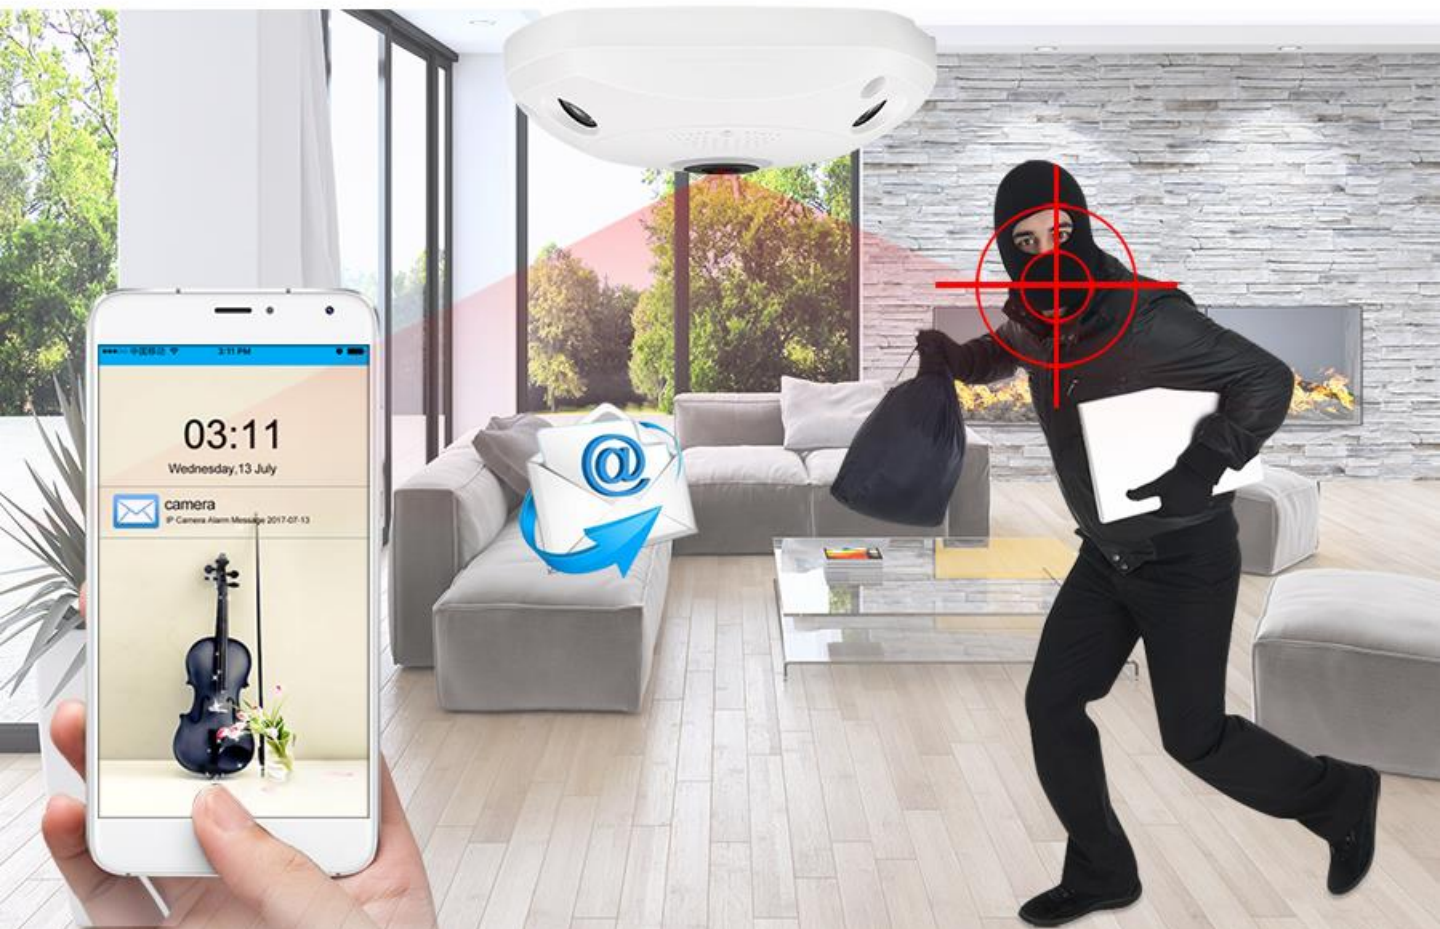

Instant Motion Detection Alerts

Automatically detect moving objects and trigger alerts when dangers occur.

E-mail

Alert Email with photo

APP Push

Push notifications to your mobile device

SD Card Recording

Record motion events to SD card