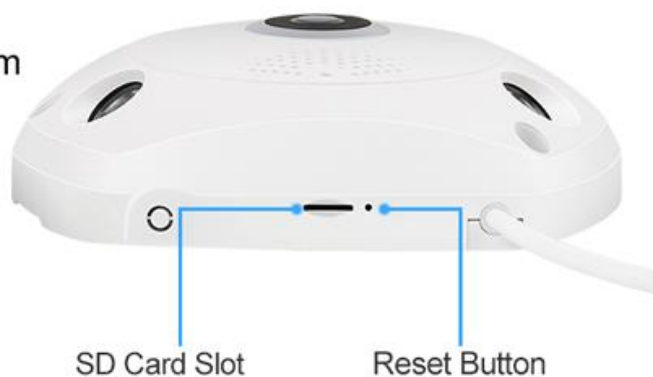

7-STAR[★]

PANORAMIC

*it will be automatically overwrite the oldest files when the memory is full.