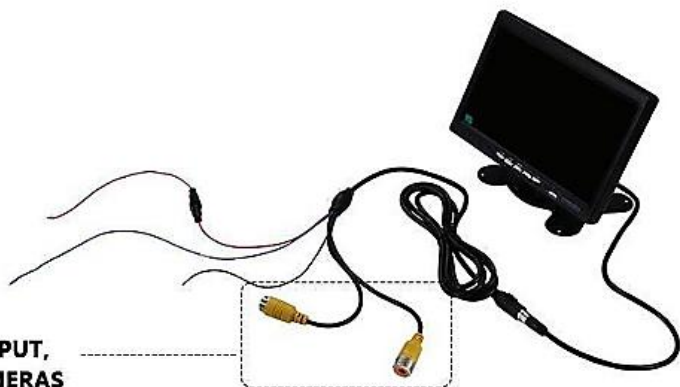

## REVERSING MONITOR

HD 7" INCH CAR REAR VIEW REVERSING BACKUP CAMERA  
COLOR LCD TFT MONITOR SCREEN

# 7-STAR<sup>★</sup>

1 Normal

2 90°

Image flip function

3 170°

4 90°+170°

# 7-STAR<sup>★</sup>

2 CHANNELS VIDEO INPUT,  
SUPPORT UP TO 2 CAMERAS

A MONITOR  
B CAMERA  
C CAMERA POWER SOURCE