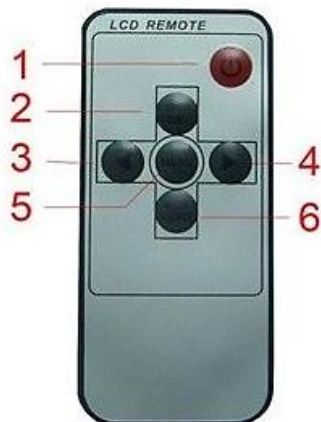

Remote control

- 2: Video Select
- 4: Analog Increase
- 6: Mode Select