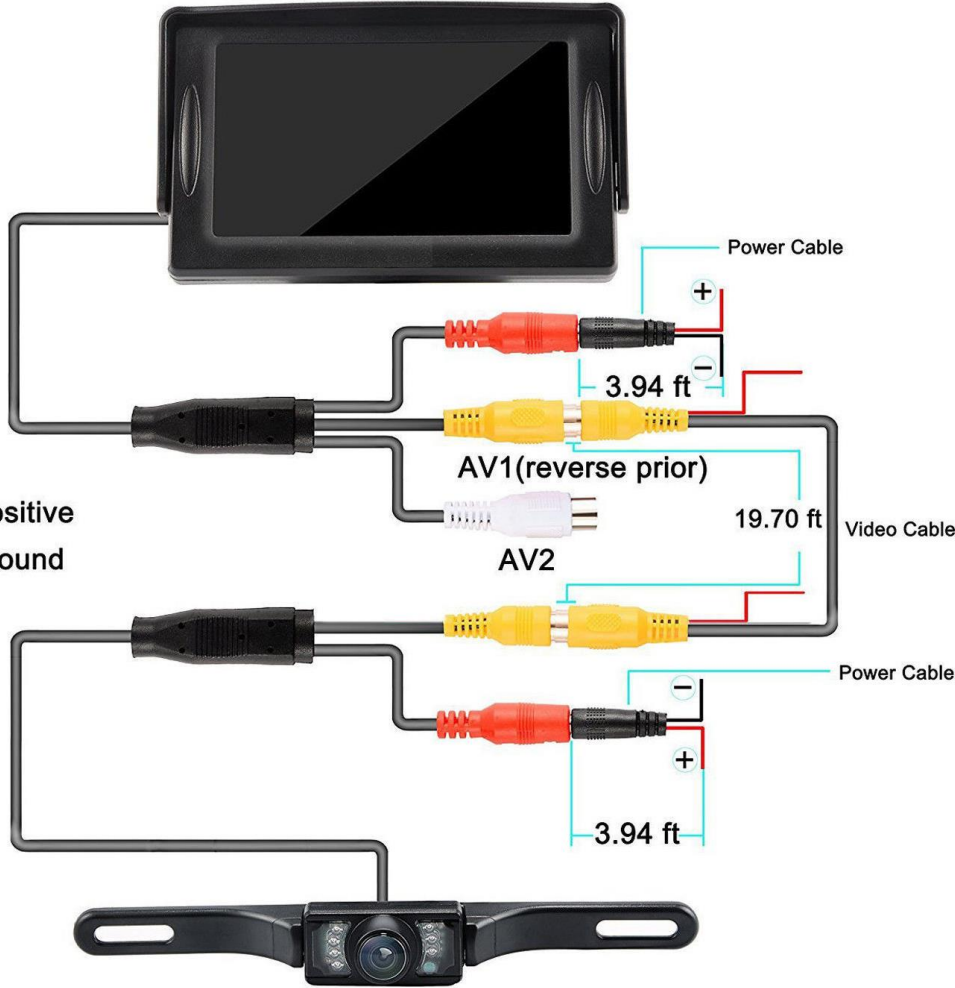

Video in: AV1/AV2

Aspect Ratio: 4:3

Power Supply: DC 9V-36V

Brightness: 300 nits

Contrast: 250:1

Color: Black

Housing: ABS

Package Size: 296 x 167 x 63

* Mode : 16:9, 4:3

④ Decrease

⑤ Swivel Removable Stand

7-STAR[★]

Rearview Camera

12V DC power

DVD, VCR and other video equipment

Power cable

7-STAR[★]

Monitor Setup Scene Display

7-STAR[★]

4.3-INCH CAR REAR VIEW MONITOR

2-channel video input

7-STAR[★]

7-STAR[★]

Monitor

— positive
— ground

7-STAR[★]

4.3" TFT Color Monitor

Power Cable

User's Manual

Package Included:
1 X 4.3" TFT Color Monitor
1 X Power Cable
1 X User Manual