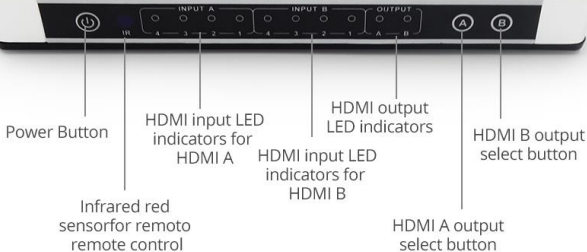

HDMI working mode, Two inputs combined in one, effectively reduce the input ports

Come back to the default input 1 when restart or reset

LED light indicate which input/output of source is selected

Input switched with the IR remote control or A/B two buttons

Support input up to 15metres AWG24 HDMI standard cable length,output up to 20metres AWG24 cable length

Need DC 5V/3A power supply

7-STAR[★]

HDMI Splitter

Apply to all devices with HDMI port

7-STAR[★]

7-STAR[★]

4X2 HDMI MATRIX
HIGH DEFINITION MULTIMEDIA INTERFACE

4K 3D HDMI™

7-STAR[★]

4Kx2K HD Picture Quality
Supports full HD 2Kx4k(1080P) and 3D

7-STAR[★]

Multimedia
teaching

TV stores

Video
conference

Multimedia
display

7-STAR^{*}

- Package Details**
- 1 x 4x2 HDMI Matrix
 - 1 x 5V Power Adapter
 - 1 x Remote Control
 - 1 x User Manual
 - 1 x USB Cable