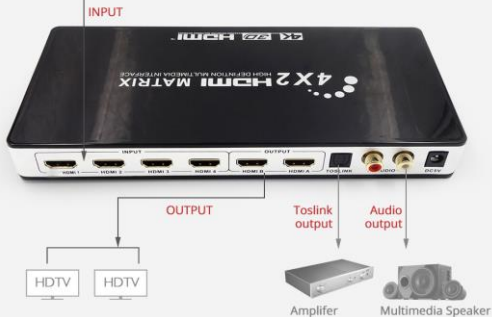

7-STAR[★]

HDMI Splitter

Apply to all devices with HDMI port