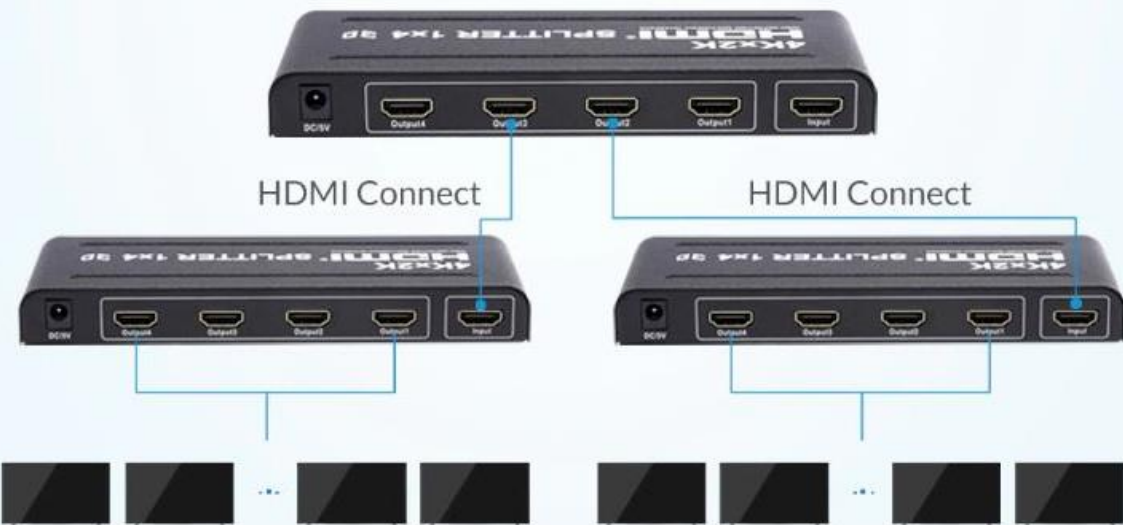

7-STAR[★]

HD 4K x 2K 3D 1080P HD 1.4 HDMI Splitter 4 Port Hub Box Switch 1 In 4 Out

Support up to **4K x 2K** resolution
For crisp, clean, powerful displays
(also support **3D** viewing)

HM104

7-STAR[®]

Output
working light

HDMI One Input

7-STAR[★]

4 TVs Display Simultaneously

Support 4K Ultra High Definition Resolution

7-STAR[★] Support Series Mode

UHD 4K 1X4 HDMI Splitter

Professional Chip

7-STAR[★]

User Manual

1 x 4 HDMI 4K Splitter

7-STAR[★]

HDMI[®] SPLITTER

HIGH-DEFINITION MULTIMEDIA INTERFACE

Maintains 480p, 576p, 720p, 1080i,
1080p and 3840x2160 resolutions

1x4

UHD
4K x 2K

RoHS Compliant

HDMI[®] HDCP FC CE

specifications:

HM104

Color: Black

entrance: 1 way

Exit 4 possibilities

Dimension (L x W x H): 176x67x21 (mm)