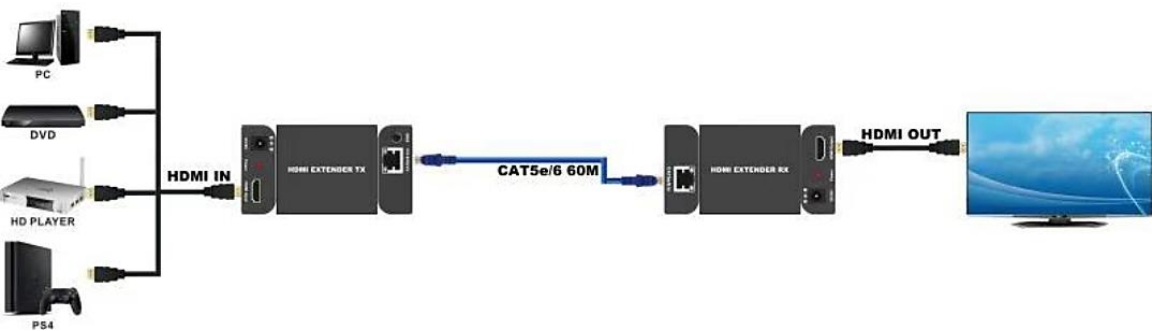

## FHD 1080P 60meter IR HDMI Extender with CAT5e CAT6 Cable

**HM01E**

## Specifications:

1. Size: Approx.8.1cm x 7.5cm x 2.4cm(L x W x H)
2. Operating Temperature Range: -5 to +35°C(+23 to +95°F)
3. Operating Humidity Range: 5 to 90%RH(No Condensation)
4. Input Video Signal: 0.1-1.0 Volts P-P
5. Input DDC Signal: 5 volts p-p(TTL)
6. Support Video Format:  
DTV/HDTV:480i/576i/480P/576P/720P/1080i/1080P/3D Video
7. Video Output: HDMI,HDCP
8. Support Audio Format: DTS-HD/Master Audio,Dolby true-HD/DTS/Dolby-AC3/DSD etc.
9. Transmission Distance: 1080P 8-bit 50m(Maximum) over single CAT5E/6 /24/AWG/Solid
10. Power Consumption: 5W(Max.)
11. Power Supply: DC 5V
12. Plug Tyap: US Plug