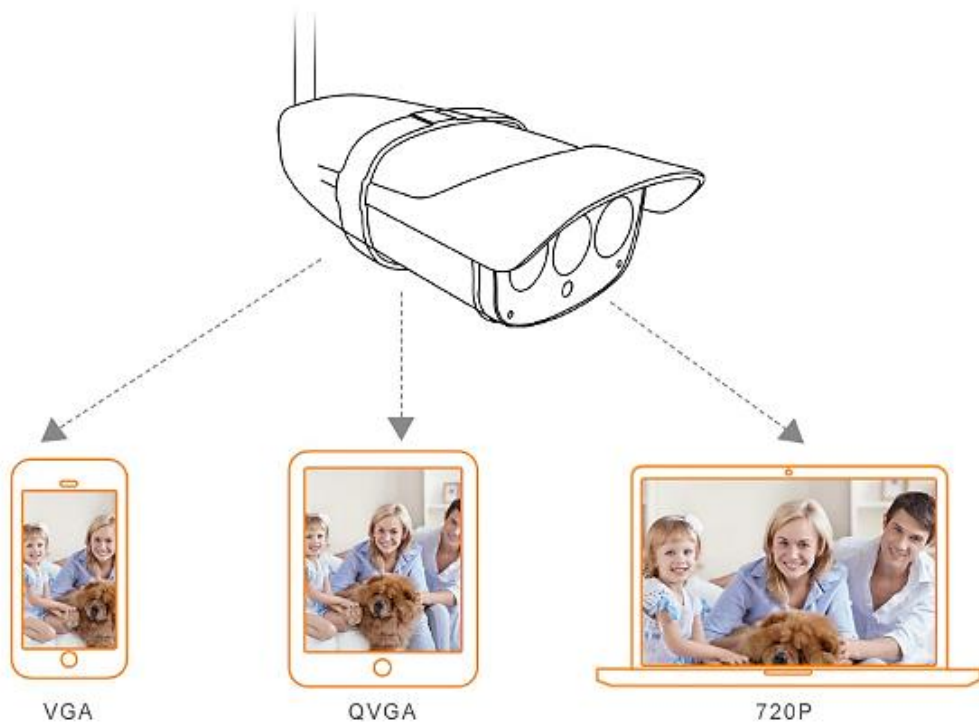

User-friendly design of TF-card slot, no need to disassemble the whole camera to insert and pull out the TF card.

Aluminum alloy case

Smooth housing surface, anti-rust, simple and stylish design.

Infrared array LED

Two pcs super power LED light, enhanced night view effect, more stable.

Baby Monitor

Pet Care

Home

Store Management

STARCAM[®] Resolution
1080P/720P/VGA

Also can be applied in following severe weather

Rainy

Thundery

Snowy

Sand stormy

Multi-stream View

Can output different video stream for different device

Android

iOS

Multi-use/ multi-platform view

Support up to 4 users viewing camera simultaneously, support smartphone, tablets, PC computer view.

Windows

Motion detection

Prevent intruders, when movement detected , will immediately start recording and alarm.