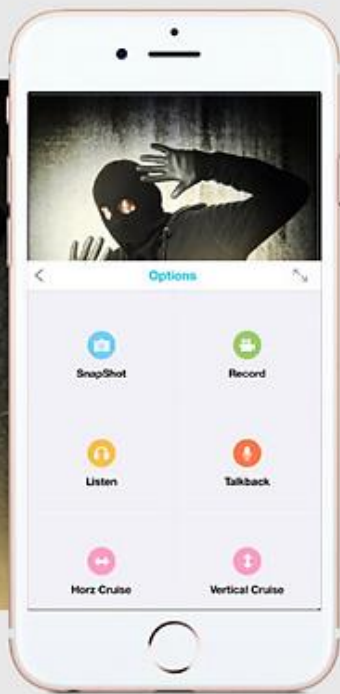

Thundery

Snowy

Sand stormy

Multi-stream View

Can output different video stream for different device

Android

iOS

Multi-use/ multi-platform view

Support up to 4 users viewing camera simultaneously, support smartphone, tablets, PC computer view.

Windows

Motion detection

Prevent intruders, when movement detected , will immediately start recording and alarm.

Motion detection alarm push

Eye4

IP Camera alarm 2016-01-06 08:57

When detected motion alarm, will send push notification to smartphone.

Hisilicon chipset

Other chipsets

Hisilicon chipset

Other chipsets