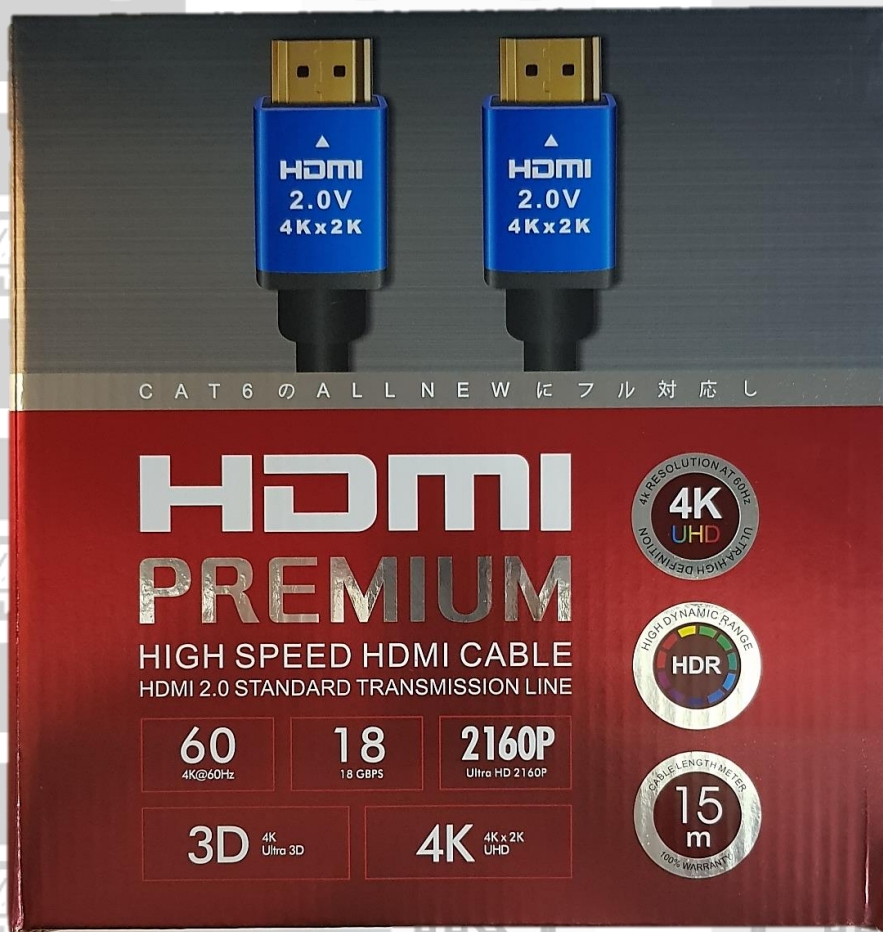

7-STAR[★]

High Speed 2.0V HDMI Cable 24K Gold-plated connector with Ethernet and HDTV, 4K Ultra HD, 3D function, 15M

B-HDMI/15M

HDMI
HIGH SPEED
with ETHERNET

HDMI PREMIUM

HIGH SPEED HDMI CABLE
HDMI 2.0 STANDARD TRANSMISSION LINE

- Accord with HDTV2.0 ification requirements
- Adopting the standard of crude copper19+1 wire core + ground wire
- Supports dual screen display and 4 voice signal streams.
- Support Doldy True-HD, DTS-HD, Master audio, and support up to 32 sound channels at the same time.
- 24K gold-plated connector, aluminum alloy housing, can maintain accurate auxiliary and high durability.
- High speed Ethernet - support 10/100Mbps network transmission, the maximum speed can reach 100Mbps
- PS4/ Blu ray / projector / set-top box / HD TV.. all applicable.

LCD TV/PULP TV 3D
PROJECTOR/PROJECTOR

HDMI 2.0
STANDARD 4K TRANSMISSION LINE
(PUBLIC TO PUBLIC)

PS4/XBOX GAME
ON-BOARD
BOX/LAPTOP/COMPUTER

OUTPUT DEVICES

Notebook/PC

PS3

STB

DISPLAY DEVICES

Wire material :Copper clad steel

Wire length :15M

Converter type :Switch/distributor

Weight :0.7KG

Processing customization :OEM

4K TV, LCD/LED/Plasma screen TV

3D devices

Projector