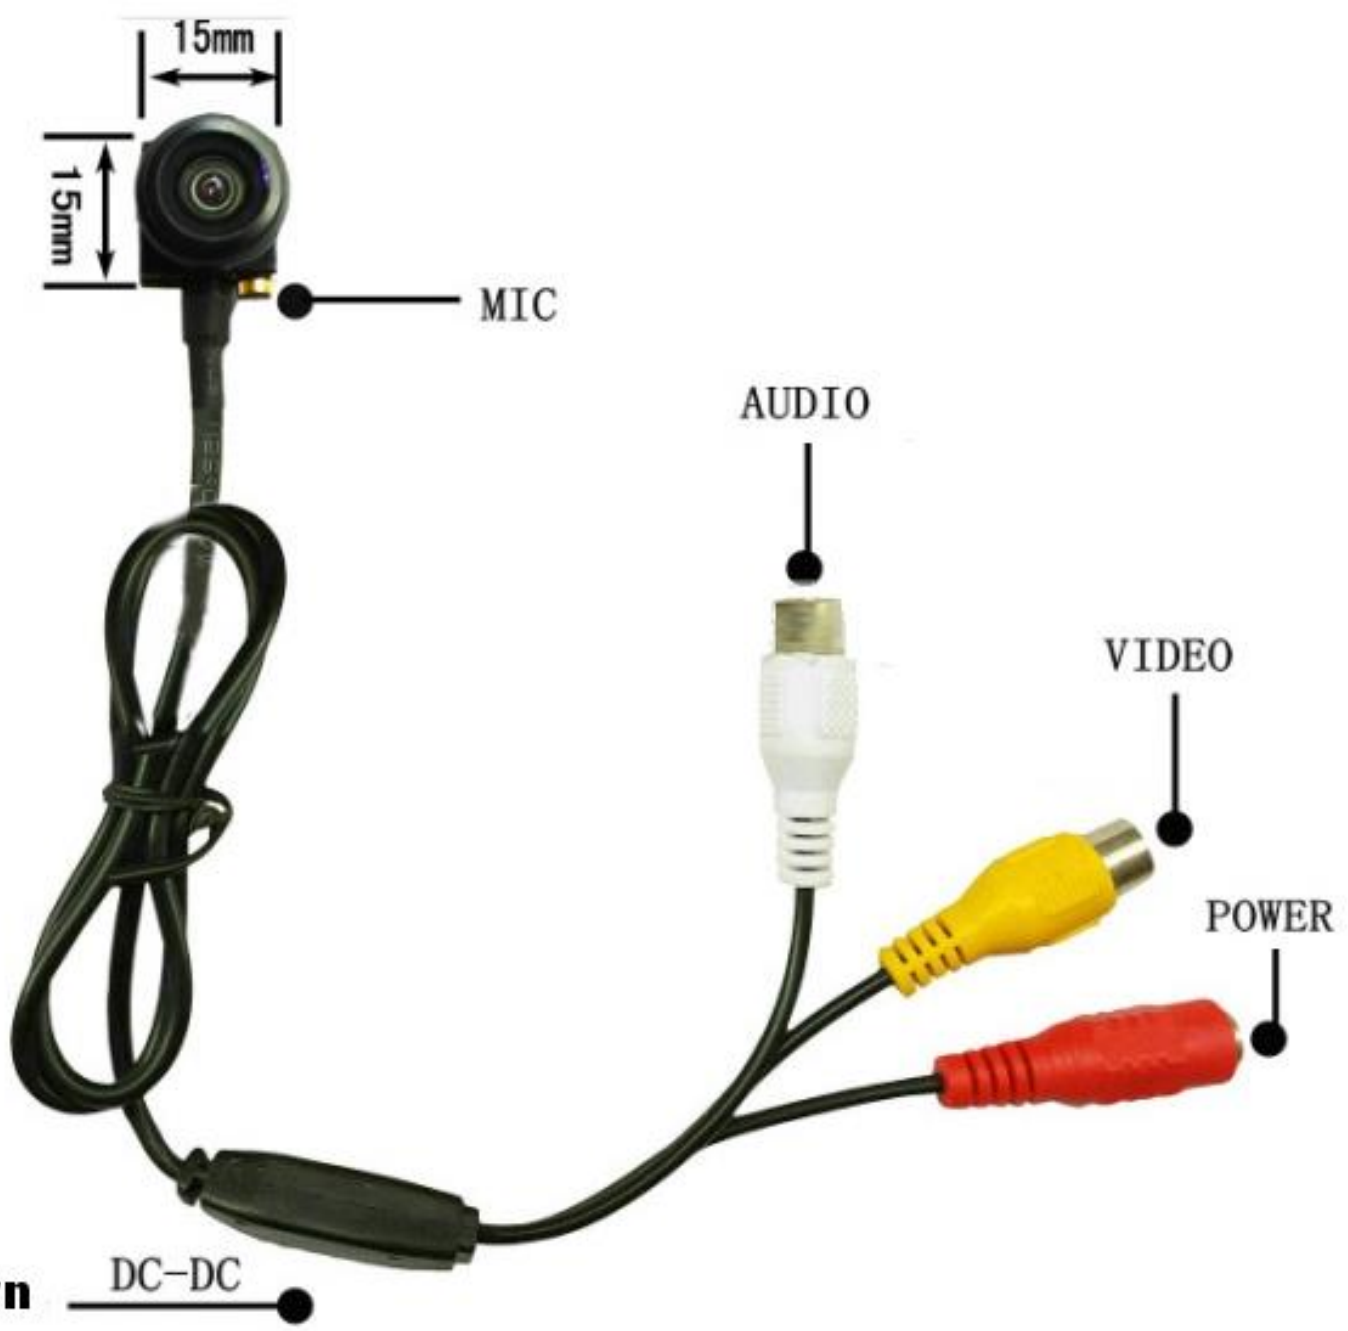

7-STAR[★]

**Mini 1/3" CMOS Camera 1.8
Lens HD 960P 1.3MP Wide Angle**

7-STAR[★]

SAHD21/1.8

Specifications:

Image Sensor: 1/3

Resolution: 1280 * 960

Pixel: 5 Megapixel

Minimum Illumination: 0.5LUX

S / N Ratio: ≥ 48 dB

Gamma: 0.45

Frame Speed: 60f / s

White Balance: Auto

Video Out: 1V p-p

Audio Out: Yes

Synchronization System: Inter-sync

Image Color: Color / B & W

TV Format: PAL

Power: 12V 1A

Input Power: DC9V-12V (with step-down AV Cable)

Power Consumption: 80mA

7-STAR[★]

7-STAR[★]

7-STAR[★]

7-STAR[★]

Package Content:
1x Mini CCTV Camera
1x User Manual