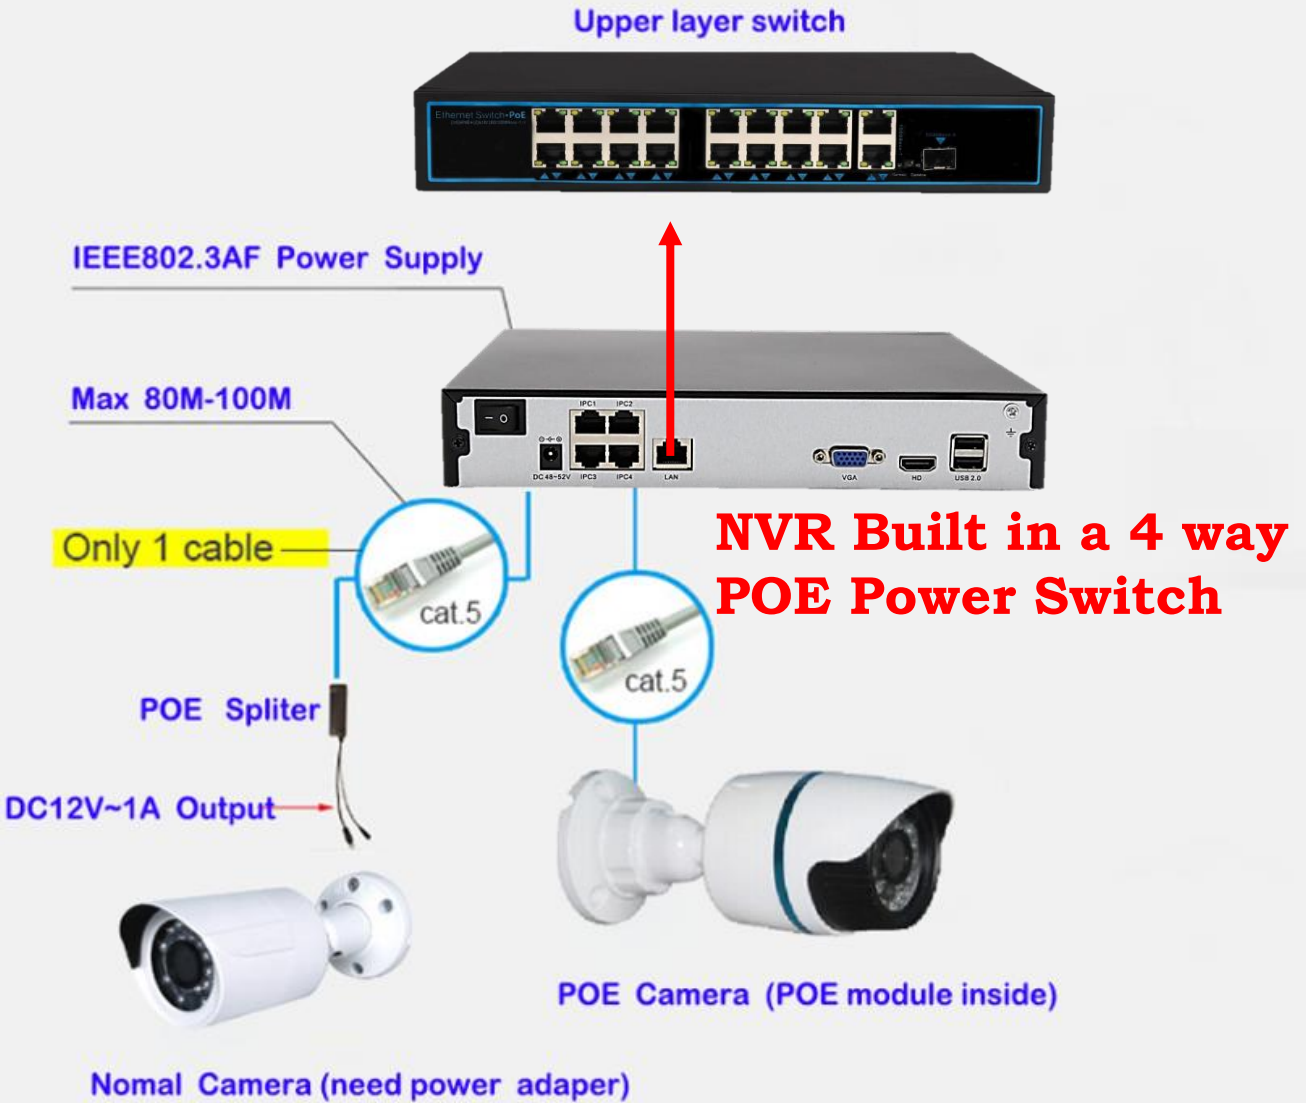

7-STAR[★]

7-STAR[★]

7-STAR[★] Network HD Video Recorder

7-STAR[★]

DC 48-52V IPC1 IPC2 LAN VGA HD USB 2.0 IPC3 IPC4

7-STAR[★]

7-STAR[★]

POE CCTV System Connection