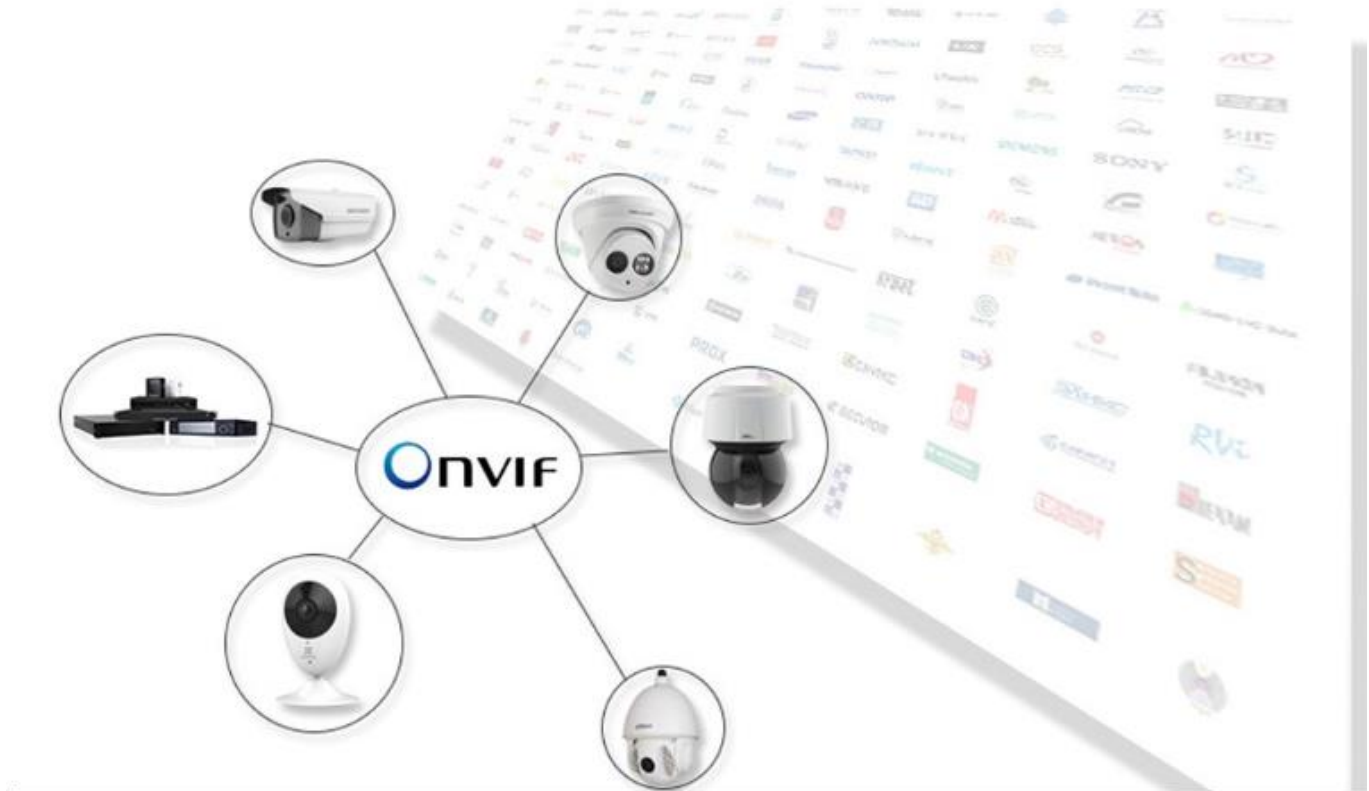

7-STAR[★]

4ch HD POE-NVR

Support 4ch IP Camera Input

H.265

Not included HDD

Excellent playback

Smooth playback screen, the picture is clear, and on-site environmental quality is almost the same, to support multi-channel playback, and local amplification, fixed playback, drag the progress, simple playback interface operation.

7-STAR[★]

Support network monitoring, remote playback, remote video and control the NVR menu

Motion Detection

Support Multi-motion detection, trigger record/Alarm

Motion detecting

7-STAR[★]

Onvif Protocol

Support onvif protocol, compatible with multi-brand ip camera

HDMI & VGA Monitoring output

Multi-channel mixed split screen output, up to 4K hd image resolution