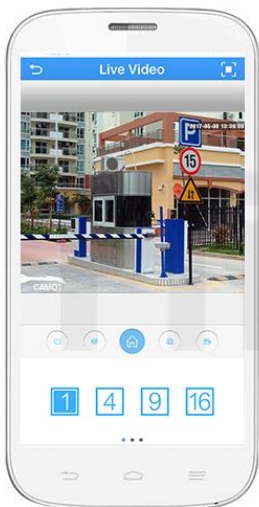

Download APP

Android

iOS

Input SN code

Live Viewing

Remote Access Anytime Anywhere

How To Monitor From APP

Scan below QR code to download&install XMEYE APP to your Phone

Connect all video(Extra Stream)

Auto Prompt

The screenshot displays the 7-STAR website interface in Internet Explorer. The browser address bar shows <http://192.168.1.10>. The interface includes a navigation menu with options: Playback, Log, DeviceCfg, LocalCfg, and Log Out. The main content area features a live video feed from 'CAM01' showing a room with a table, chairs, and a large bouquet of flowers. The timestamp '2017-02-25 09:32:01' is visible in the top right of the video. A 'Device Config' window is open over the video, showing a 'Setting -> System' menu with icons for General, Encode, Network, NetService, GUI Display, PTZ Config, RS232, and Camera param. To the right of the video is a control panel with a directional pad, buttons for Zoom, Focus, and Iris, and a color adjustment section. On the far right, there are three QR codes labeled 'Serial ID', 'Android', and 'iOS Download'.