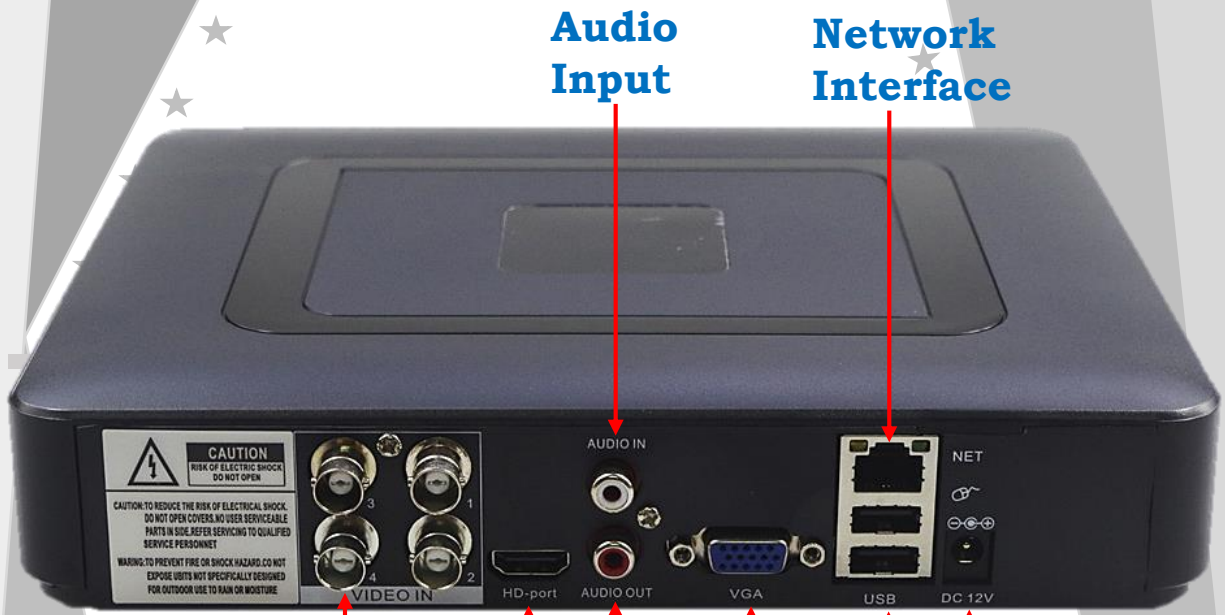

7-STAR[★]

7-STAR[★]

Audio Input

Network Interface

Video Input

HDMI Interface

Audio Output

VGA Interface

Power Interface
2*USB Interface