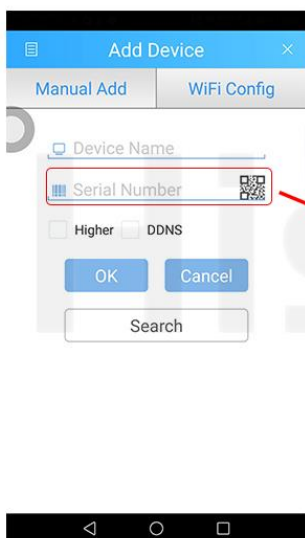

Download APP

Android

iOS

Input SN code

Live Viewing

Remote Access Anytime Anywhere

How To Monitor From APP

Scan below QR code to download&install XMEYE APP to your Phone

IPhone APP

Android APP

1. Downlad the APP

2. Register and login in account

3. Click \"+\"

4. Input the serial No

5. Add device successfully

Main menu>info>verison

Remote View Very Easy Via Cloud Technology

Anywhere...Anytime....

Remote watch and playback

Website Interface Via IE

User Name

Password

Bit Rate Type

Connect all video(Main Stream)

Connect all video(Extra Stream)

Auto Prompt

The screenshot displays the 7-STAR website interface in Internet Explorer. The browser address bar shows <http://192.168.1.10>. The interface includes a navigation menu with options: Playback, Log, DeviceCfg, LocalCfg, and Log Out. The main content area features a live video feed from 'CAM01' showing a room with a table, chairs, and a large bouquet of flowers. The timestamp '2017-02-25 09:32:01' is visible in the top right of the video. A 'Device Config' window is open over the video, showing a 'Setting -> System' menu with icons for General, Encode, Network, NetService, GUI Display, PTZ Config, RS232, and Camera param. To the right of the video is a control panel with a directional pad, buttons for Zoom, Focus, and Iris, and a color adjustment section. On the far right, there are three QR codes labeled 'Serial ID', 'Android', and 'iOS Download'.