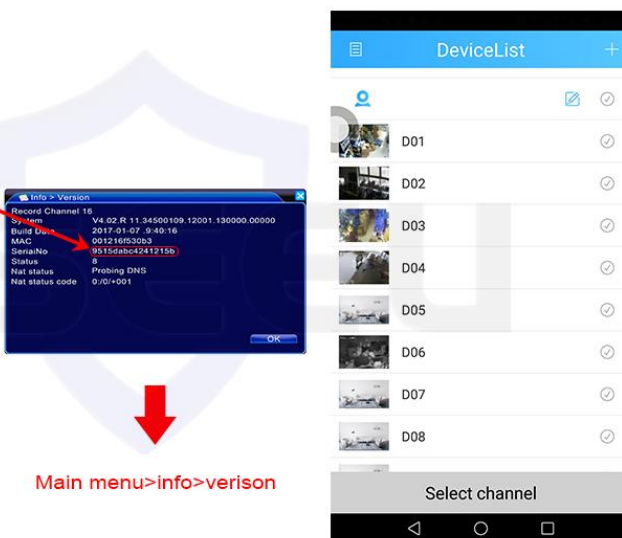

Download APP

Android

iOS

Input SN code

Live Viewing

Remote Access Anytime Anywhere

How To Monitor From APP

Scan below QR code to download&install XMEYE APP to your Phone

IPhone APP

Android APP

1. Downlad the APP

2. Register and login in account

3. Click \"+\"

4. Input the serial No

5. Add device successfully

Main menu>info>verison

Remote View Very Easy Via Cloud Technology

Anywhere...Anytime....

Remote watch and playback

Website Interface Via IE

User Name

Password

Bit Rate Type

Connect all video(Main Stream)

Connect all video(Extra Stream)

Auto Prompt

The screenshot displays the 7-STAR website interface in Internet Explorer. The browser address bar shows <http://192.168.1.10>. The interface includes a navigation menu with options: Playback, Log, DeviceCfg, LocalCfg, and Log Out. The main content area features a live video feed from 'CAM01' showing a room with a table, chairs, and a large bouquet of flowers. The timestamp '2017-02-25 09:32:01' is visible in the top right of the video. A 'Device Config' window is open over the video, showing a 'Setting -> System' menu with icons for General, Encode, Network, NetService, GUI Display, PTZ Config, RS232, and Camera param. To the right of the video is a control panel with a directional pad, buttons for Zoom, Focus, and Iris, and a color adjustment section. On the far right, there are three QR codes labeled 'Serial ID', 'Android', and 'iOS Download'.