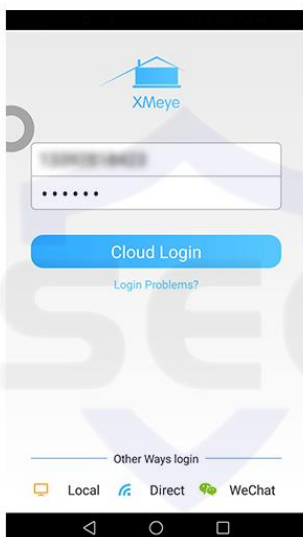

Download APP

Android

iOS

Input SN code

Live Viewing

Remote Access Anytime Anywhere

How To Monitor From APP

Scan below QR code to download&install XMEYE APP to your Phone

IPhone APP

Android APP

1. Downlad the APP

2. Register and login in account

3. Click \"+\"

4. Input the serial No

5. Add device successfully

Main menu>info>verison