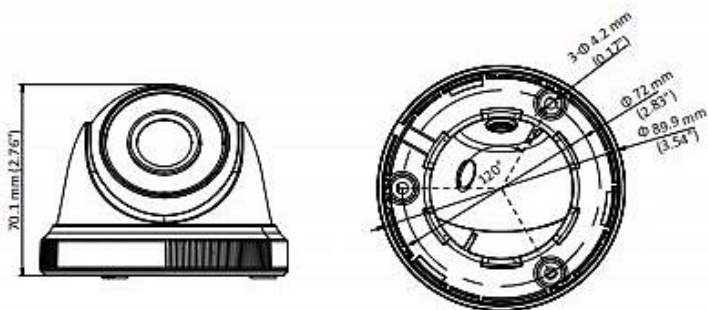

Dimensions

Distributed by

Headquarters

No.555 Dianma Road, Binjiang District,
Hangzhou 310051, China
T +86-571-8807-5998
overseasbusiness@hikvision.com

Hikvision Poland
T +48-22-460-01-50
poland@hikvision.com

Hikvision USA
T +1-909-895-0400
sales.usa@hikvision.com

Hikvision India
T +91-22-26469900
sales@premahikvision.com

Hikvision UK
T +44-1629-9021-4
support.uk@hikvision.com

Hikvision Europe
T +31-23-5542770
saleseuro@hikvision.com

Hikvision Italy
T +39-0438-6902
info.it@hikvision.com

Hikvision Singapore
T +65-6884-4718
sgj@hikvision.com

Hikvision Middle East
T +971-4-8916066
salesmea@hikvision.com

Hikvision Oceania
T +61-2-9599-4233
salesau@hikvision.com

Hikvision Russia
T +7-495-689-87-99
saleru@hikvision.com

Hikvision Spain
T +34-91-737-16-55
info.es@hikvision.com

Hikvision Hong Kong
T +852-2151-1761