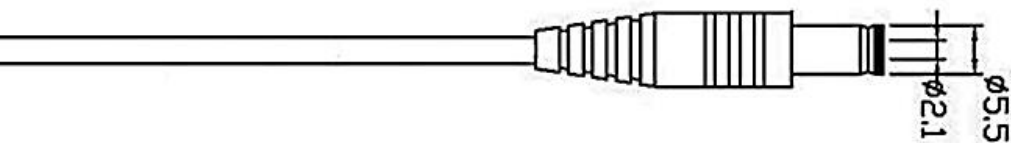

7-STAR[*]

Easy to Connect with the DC Tips